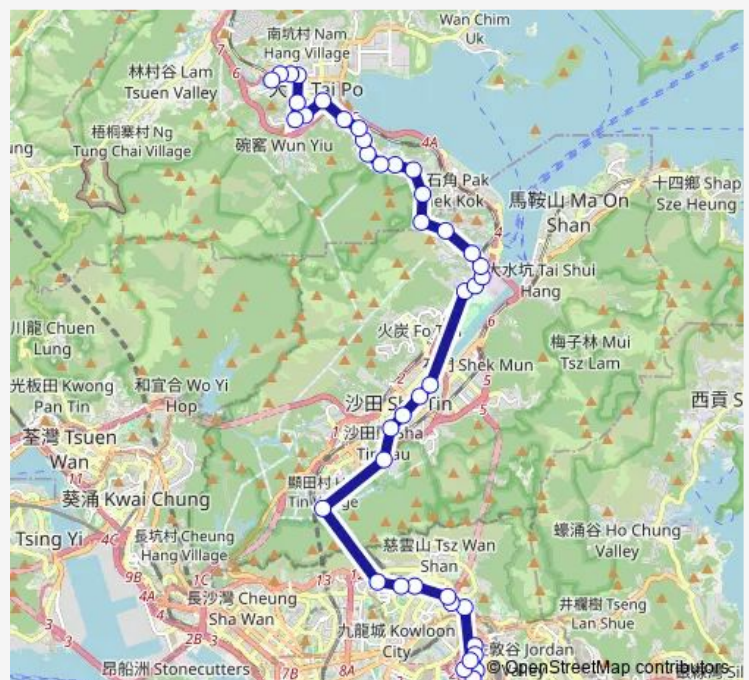

[Ctb] Morse Park Swimming Pool, Lung Cheung Road[[Kmb+Ctb] Morse Park Swimming Pool/<Br>Morse Park Swimming Pool, Lung Cheung Road[[Kmb] Morse Park Swimming Pool

### Route schedule

[Kmb+Ctb] KAI YIP BUS Terminus/<Br>Kai YIP Estate[[Kmb] KAI YIP BUS Terminus — [Kmb] TAI WO BUS Terminus][Lwb] TAI WO BUS Terminus

Monday	06:35
Tuesday	06:35
Wednesday	06:35
Thursday	06:35
Friday	06:35
Saturday	06:35
Sunday	06:35

### Route info

Direction: [Kmb+Ctb] KAI YIP BUS Terminus/<Br>Kai YIP Estate[[Kmb] KAI YIP BUS Terminus

Stops: 41

Trip Duration: 1 hour 20 min

74A — TAI PO (TAI WO) - KAI Yip

[Ctb] TIN MA Court, Lung Cheung Road[[Kmb] TIN MA Court