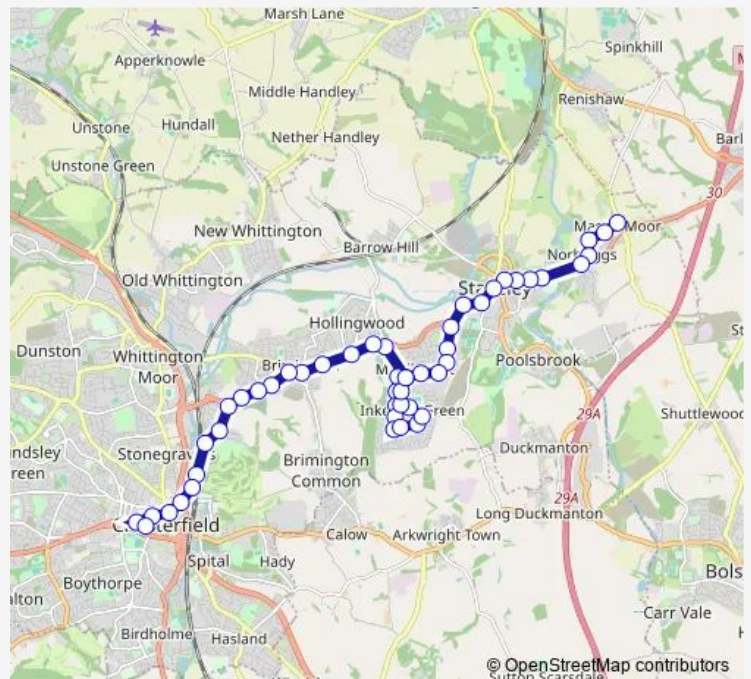

### Direction

New Beetwell Street — Miners Welfare

46 stops

[Open route schedule](#)

- New Beetwell Street
- Beetwell Street
- Cavendish Street
- Brewery Street
- Olympia House
- Tapton Terrace
- Tapton Junction
- Swaddale Avenue
- Balmoak Lane
- Brimington Road Bottom
- Crematorium
- Cemetery
- Briar View
- Ark Tavern
- Three Horseshoes
- Ringwood Hall
- Troughbrook Bottom
- Ringwood Park
- Double Top
- Attlee Road 7
- Smith Avenue

### Route schedule

New Beetwell Street — Miners Welfare

Monday	06:45-17:15
Tuesday	06:45-17:15
Wednesday	06:45-17:15
Thursday	06:45-17:15
Friday	06:45-17:15
Saturday	10:00-16:07
Sunday	—

### Route info

Direction: New Beetwell Street

Stops: 46

Trip Duration: 0 hour 41 min

74a — Chesterfield - Mastin Moor

Stanley Avenue 69

Dobson Place

Curbar Curve 57

## Route info

Direction: Miners Welfare

Stops: 49

Trip Duration: 0 hour 42 min

Elliott Drive Top

Westwood Club

Hillman Drive 54

Hillman Drive Shops