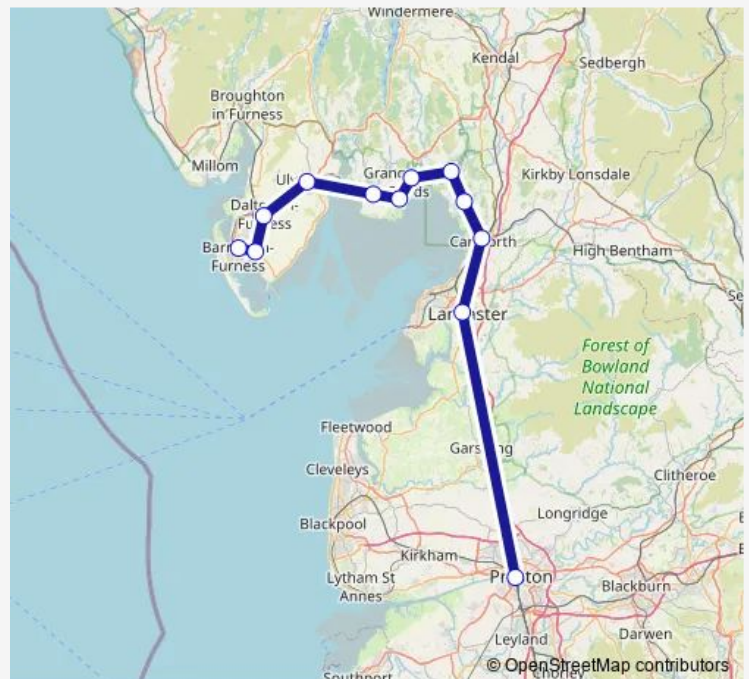

Rail Nt:Bif->Pre NT train service from BIF to Pre

[Go to website](#)

Direction

Barrow-in-Furness — Preston

12 stops

[Open route schedule](#)

Barrow-in-Furness

Roose

Lancaster

Preston

Route schedule

Barrow-in-Furness — Preston

Monday 18:55

Tuesday 18:55

Wednesday 18:55

Thursday 18:55

Friday 18:55

Saturday 19:03-21:46

Sunday 07:50-19:52

Route info

Direction: Barrow-in-Furness

Stops: 12

Trip Duration: 1 hour 26 min

■ Nt:Bif->Pre — NT train service from BIF to Pre