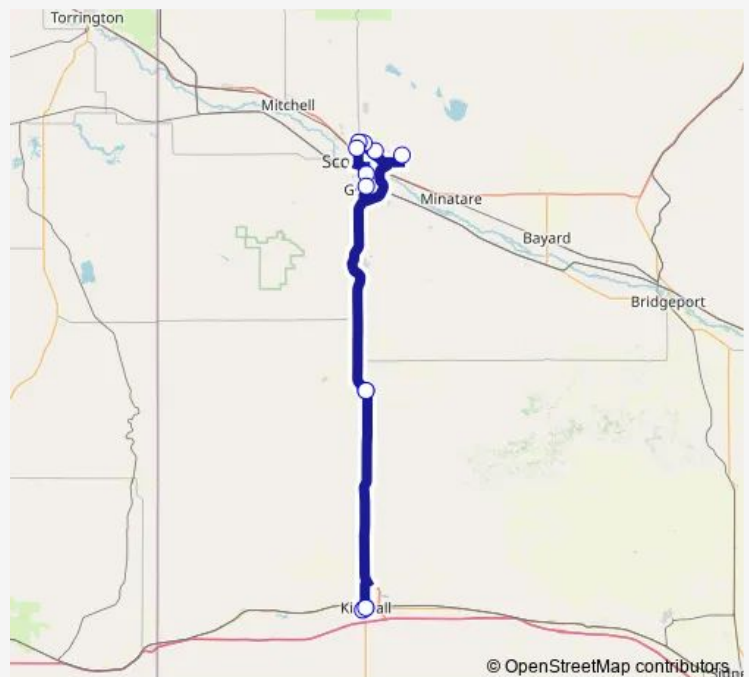

Double L Country Store & Cafe

Western Nebraska-Scottsbluff Regional Airport

Route schedule

Clean Harbors (2247 NE Hwy 71) — Western Nebraska-Scottsbluff Regional Airport

Monday 06:20-18:20

Tuesday 06:20-18:20

Wednesday 06:20-18:20

Thursday 06:20-18:20

Friday 06:20-18:20

Saturday 06:20-18:20

Sunday 06:20-18:20

Route info

Direction: Clean Harbors (2247 NE Hwy 71)

Stops: 4

Trip Duration: 0 hour 55 min

■ Sky Line

Direction

Western Nebraska-Scottsbluff Regional Airport — Clean Harbors (2247 NE Hwy 71)

4 stops

[Open route schedule](#)

Western Nebraska-Scottsbluff Regional Airport

Double L Country Store & Cafe

Kcts Office - Kimball (205 E 3rd St)

Clean Harbors (2247 NE Hwy 71)

Route schedule

Western Nebraska-Scottsbluff Regional Airport — Clean Harbors (2247 NE Hwy 71)

Monday 04:30-16:30