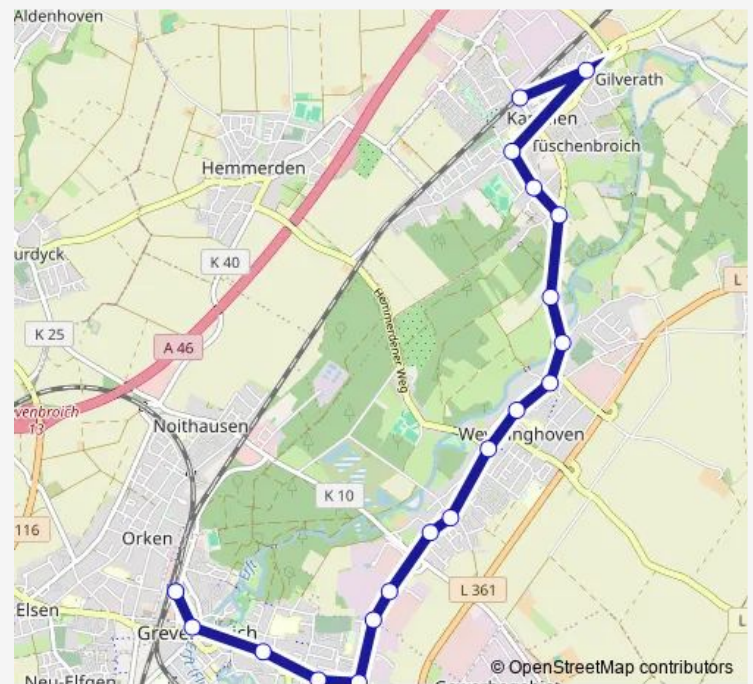

Direction

undefined — undefined

0 stops

[Open route schedule](#)

Route schedule

undefined — undefined

Monday —

Tuesday —

Wednesday —

Thursday —

Friday —

Saturday 23:18-01:18⁺¹

Sunday —

Route info

Direction:

Stops: 0

Trip Duration: — min

■ NE13