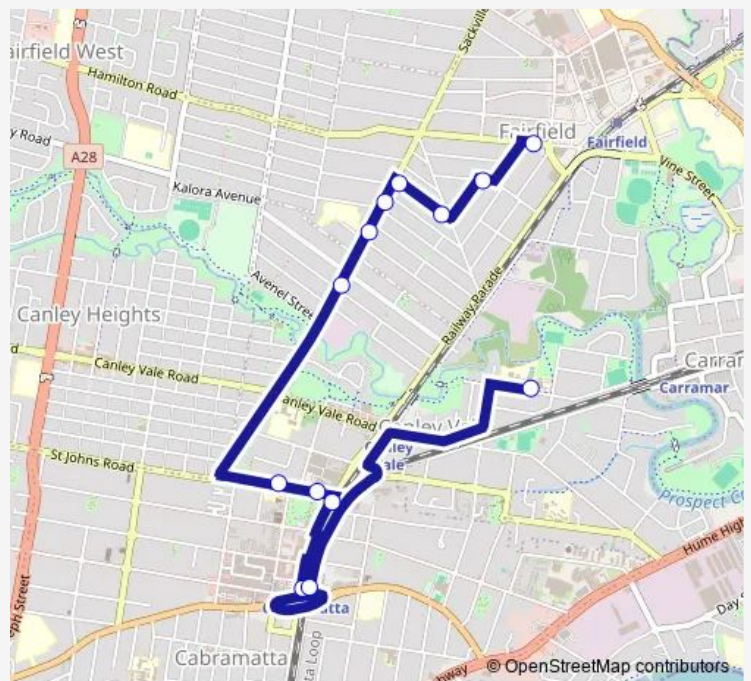

School Bus 9005 Fairfield to Canley Vale High School via Cabramatta

[Go to website](#)

**Direction**

Hamilton Rd Before Lackey St — Canley Vale High School, Prospect Rd

13 stops

[Open route schedule](#)

Hamilton Rd Before Lackey St

Bartley St Before Railway Pde

Railway Pde Opp Cabravale Memorial Park

Cabramatta Station, Railway Pde, Stand D

Cabramatta Station, Broomfield St, Stand F

Canley Vale High School, Prospect Rd

Route schedule

Hamilton Rd Before Lackey St — Canley Vale High School, Prospect Rd

Monday	08:17
Tuesday	08:17
Wednesday	08:17
Thursday	08:17
Friday	08:17
Saturday	—
Sunday	—

Route info

Direction: Hamilton Rd Before Lackey St

Stops: 13

Trip Duration: 0 hour 24 min

9005 — Fairfield to Canley Vale High School via Cabramatta

9005 School Bus time schedules and route maps are available in an offline PDF at [busmaps.com](https://busmaps.com). Use the [busmaps.com](https://busmaps.com) website to see live bus times, train schedule or subway schedule, and step-by-step directions for all public transit in Liverpool