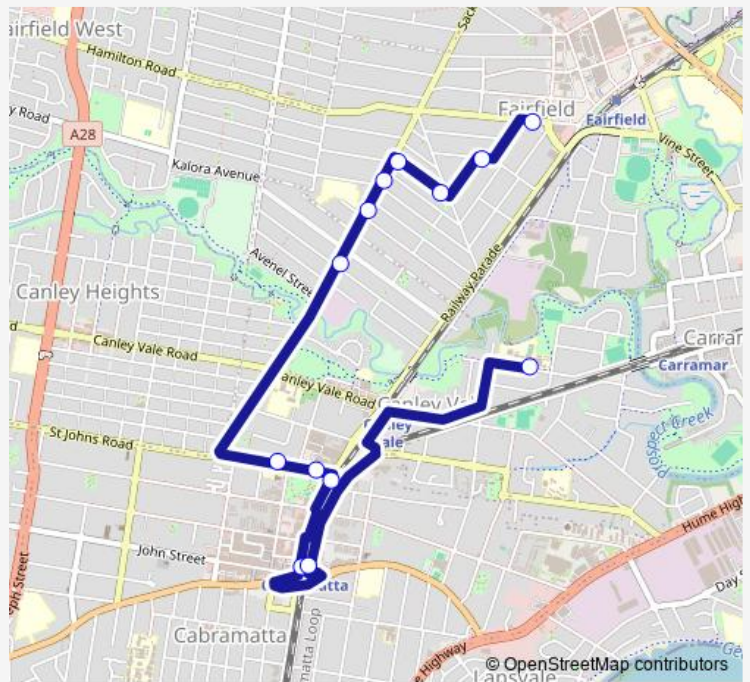

**School Bus 9005 Fairfield to Canley Vale High School via Cabramatta**

[Go to website](#)

**Direction**  
 Hamilton Rd After Barbara St — Canley Vale High School, Prospect Rd

13 stops

[Open route schedule](#)

- Hamilton Rd After Barbara St
- Frederick St At Hampton St
- Avisford St After Coleraine St
- Avisford St At Sackville St
- Sackville St At Wolseley St
- Sackville St At Cathcart St
- Sackville St At Delamere St
- Bartley St Opp Sacred Heart Primary School
- Bartley St Before Railway Pde
- Railway Pde Opp Cabravale Memorial Park
- Cabramatta Station, Railway Pde, Stand D
- Cabramatta Station, Broomfield St, Stand F
- Canley Vale High School, Prospect Rd

Route schedule  
 Hamilton Rd After Barbara St — Canley Vale High School, Prospect Rd

Monday	08:17
Tuesday	08:17
Wednesday	08:17
Thursday	08:17
Friday	08:17
Saturday	—
Sunday	—

**Route info**

Direction: Hamilton Rd After Barbara St

Stops: 13

Trip Duration: 0 hour 24 min

9005 School Bus time schedules and route maps are available in an offline PDF at [busmaps.com](https://busmaps.com). Use the [busmaps.com](https://busmaps.com) website to see live bus times, train schedule or subway schedule, and step-by-step directions for all public transit in Liverpool