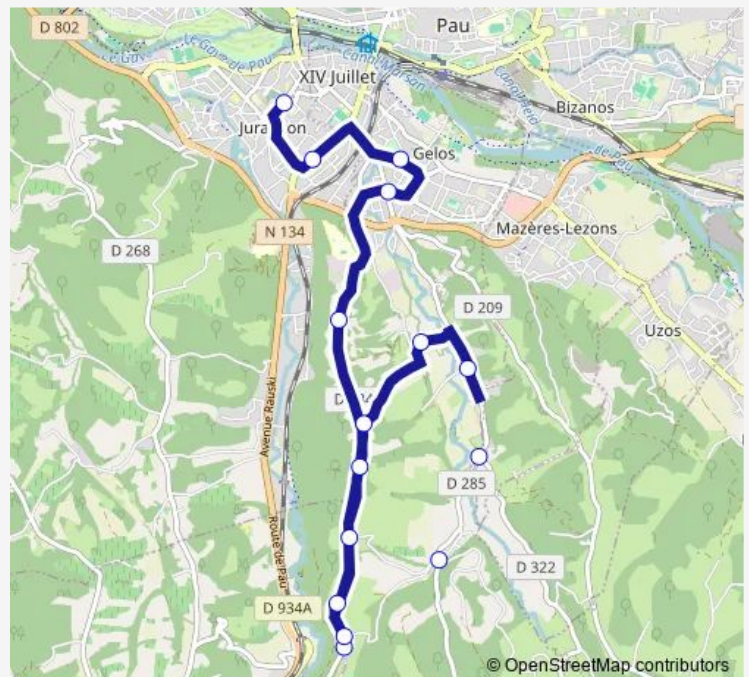

Friday 07:23

Saturday —

Sunday —

Route info

Direction: Jurancon Montfleuri

Stops: 14

Trip Duration: 0 hour 42 min

Direction

Jurancon Lolibe (College St Joseph) — Beterette

15 stops

[Open route schedule](#)

Jurancon Lolibe (College St Joseph)

Jurancon College E. Gabard

Lycee des Metiers de l'Habitat

Gelos Peyrou

Jurancon Montfleuri