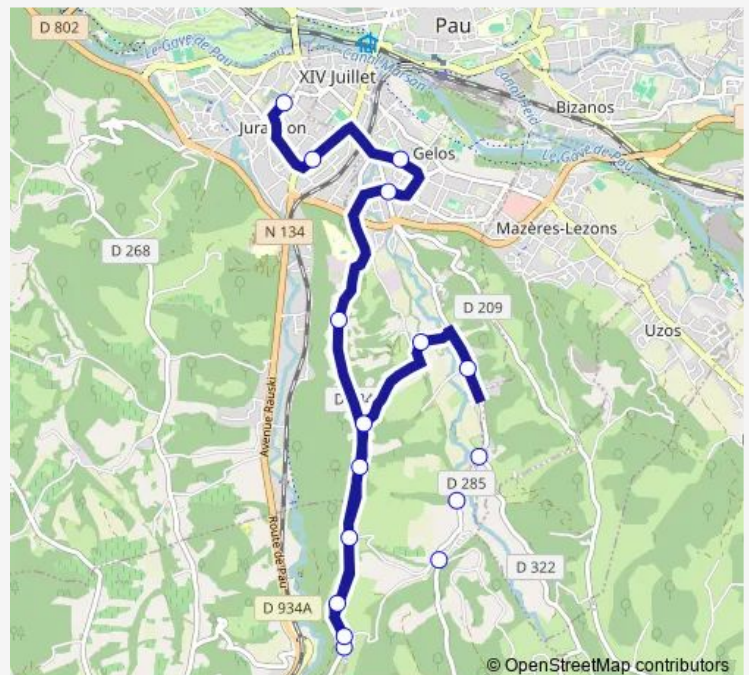

Chemin de Carraze

Rapatout

Saint Leon

Beterette

### Route schedule

Jurancon Lolibe (College St Joseph) — Beterette

Monday 16:40

Tuesday 16:40

Wednesday 12:20

Thursday 16:40

Friday 16:40

Saturday —

### Route info

Direction: Jurancon Lolibe (College St Joseph)

Stops: 16

Trip Duration: 0 hour 35 min

L0315 — Ligne 0315

**Direction**

Jurancon Montfleuri — Jurancon College E. Gabard

15 stops

## Route info

Direction: Jurancon Montfleuri

Stops: 15

Trip Duration: 0 hour 37 min

L0315 Bus time schedules and route maps are available in an offline PDF at busmaps.com. Use the busmaps.com website to see live bus times, train schedule or subway schedule, and step-by-step directions for all public transit in Pau