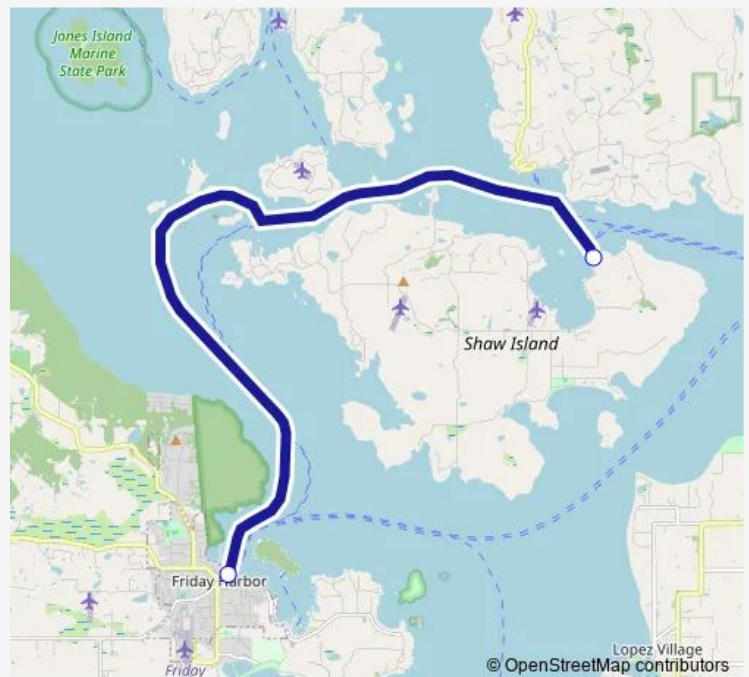

### Direction

Friday Harbor — Shaw Island

2 stops

[Open route schedule](#)

Friday Harbor

Shaw Island

### Route schedule

Friday Harbor — Shaw Island

Monday	06:10-17:40
Tuesday	06:10-17:40
Wednesday	06:10-17:40
Thursday	06:10-17:40
Friday	06:05-17:45
Saturday	06:05-17:45
Sunday	06:10-17:40

### Route info

Direction: Friday Harbor

Stops: 2

Trip Duration: 1 hour 15 min

Friday Harbor - Shaw Island

Ferry time schedules and route maps are available in an offline PDF at [busmaps.com](https://busmaps.com). Use the [busmaps.com](https://busmaps.com) website to see live bus times, train schedule or subway schedule, and step-by-step directions for all public transit in Friday Harbor