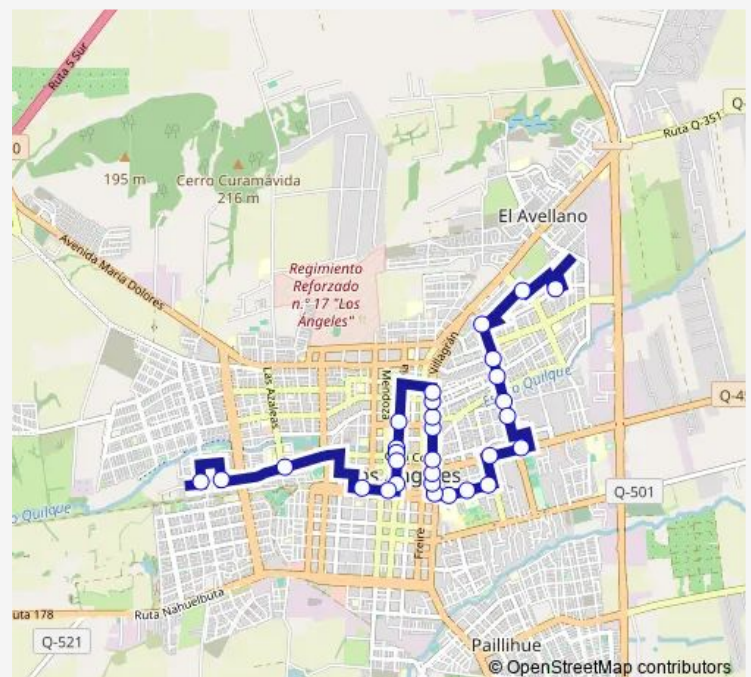

Saturday 07:46-19:46

Sunday 07:46-19:46

Route info

Direction: Delfos / Niza

Stops: 30

Trip Duration: 0 hour 28 min

Valdivia / Colo Colo

Valdivia / Colo Colo

Valdivia / Lautaro

Valdivia / Ricardo Vicuna

Ricardo Vicuna / Mendoza

Ricardo Vicuna / Arturo Prat

Colo Colo / Gabriela Decap

Temuco / nuble

Poniente / nuble

C29V_R Bus time schedules and route maps are available in an offline PDF at busmaps.com. Use the busmaps.com website to see live bus times, train schedule or subway schedule, and step-by-step directions for all public transit in Los Angeles