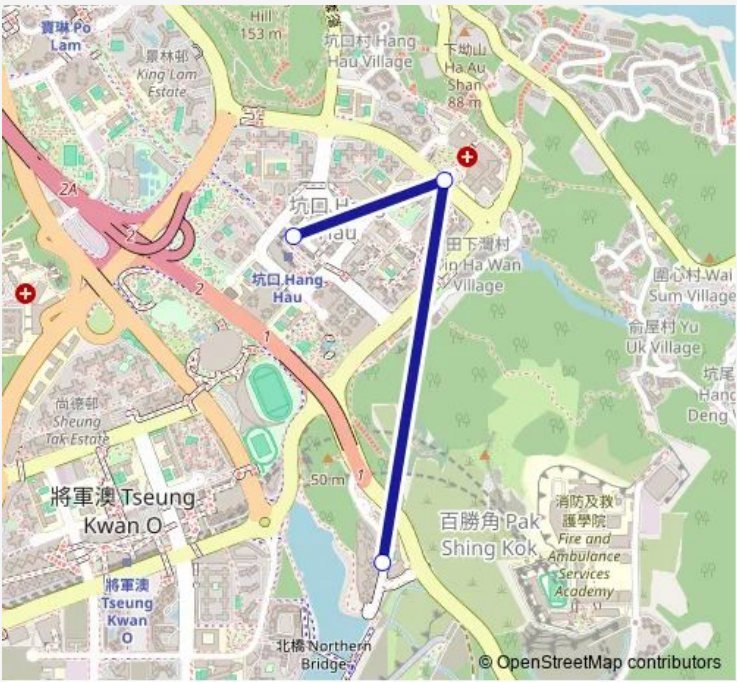

Bus 109M Oscar BY THE SEA - Hang HAU Station

[Go to website](#)

**Direction**  
 MING SHING STREET, OPPOSITE EAST POINT CITY —  
 PUNG LOI ROAD, NEAR OSCAR BY THE SEA BLOCK 5  
 3 stops  
[Open route schedule](#)

MING SHING STREET, OPPOSITE EAST POINT CITY  
  
 PO Ning Road, Outside Hang HAU (North) Public Transport Interchange|Po Ning Road, Outside Tseung Kwan O Hospital  
  
 PUNG LOI ROAD, NEAR OSCAR BY THE SEA BLOCK 5

Route info  
 Direction: MING SHING STREET, OPPOSITE EAST POINT CITY  
 Stops: 3  
 Trip Duration: 0 hour 4 min

### Route info

Direction: PUNG LOI ROAD, NEAR OSCAR BY THE SEA BLOCK 5

Stops: 5

Trip Duration: 0 hour 4 min

109M Bus time schedules and route maps are available in an offline PDF at [busmaps.com](https://busmaps.com). Use the [busmaps.com](https://busmaps.com) website to see live bus times, train schedule or subway schedule, and step-by-step directions for all public transit in Kwun Tong