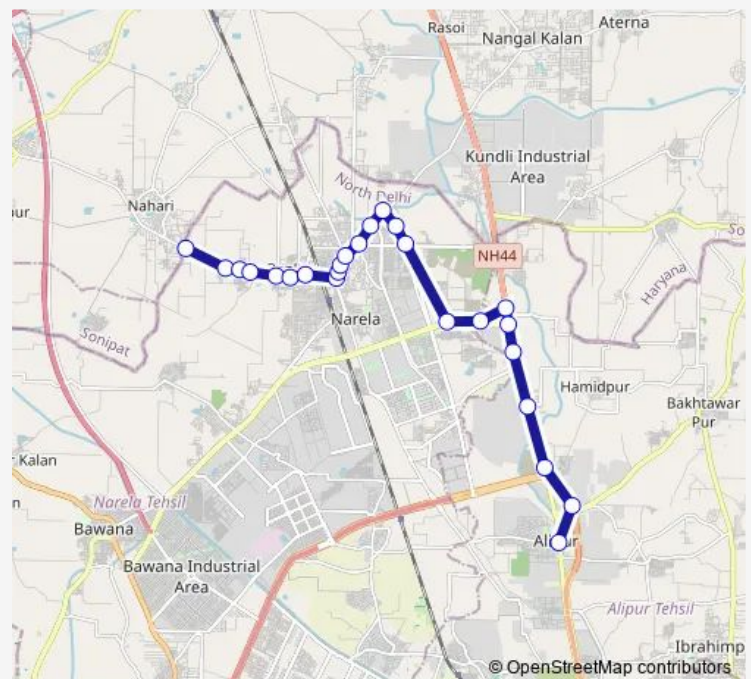

Bus 131adown

[Go to website](#)

Direction

Lampur Border — Alipur Village GT Road

25 stops

[Open route schedule](#)

Lampur Border

Varishth Nagrik Sewa Sadan Lampur

Singhola Village GT Road

Singhola Crossing

Tikri Khurd Crossing / Ampc

Route schedule

Lampur Border — Alipur Village GT Road

Monday 11:12-17:26

Tuesday 11:12-17:26

Wednesday 11:12-17:26

Thursday 11:12-17:26

Friday 11:12-17:26

Saturday 11:12-17:26

Sunday 11:12-17:26

Route info

Direction: Lampur Border

Stops: 25

Trip Duration: 1 hour 1 min

131adown

BusMaps

Khampur Village

Bakauli Village

Shani Dham Mandir GT Road

Alipur Village GT Road

131adown Bus time schedules and route maps are available in an offline PDF at busmaps.com. Use the busmaps.com website to see live bus times, train schedule or subway schedule, and step-by-step directions for all public transit in Alipur