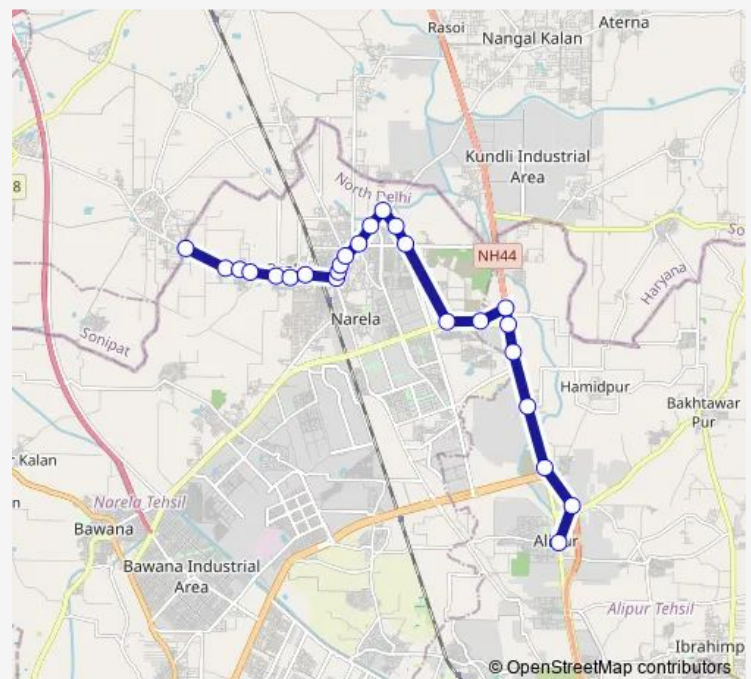

Bus 131adown

[Go to website](#)

Direction

Lampur Border — Alipur Village GT Road

25 stops

[Open route schedule](#)

Lampur Border

Varishth Nagrik Sewa Sadan Lampur

Singhola Village GT Road

Singhola Crossing

Tikri Khurd Crossing / Ampc

Route schedule

Lampur Border — Alipur Village GT Road

Monday 11:12-17:26

Tuesday 11:12-17:26

Wednesday 11:12-17:26

Thursday 11:12-17:26

Friday 11:12-17:26

Saturday 11:12-17:26

Sunday 11:12-17:26

Route info

Direction: Lampur Border

Stops: 25

Trip Duration: 1 hour 1 min