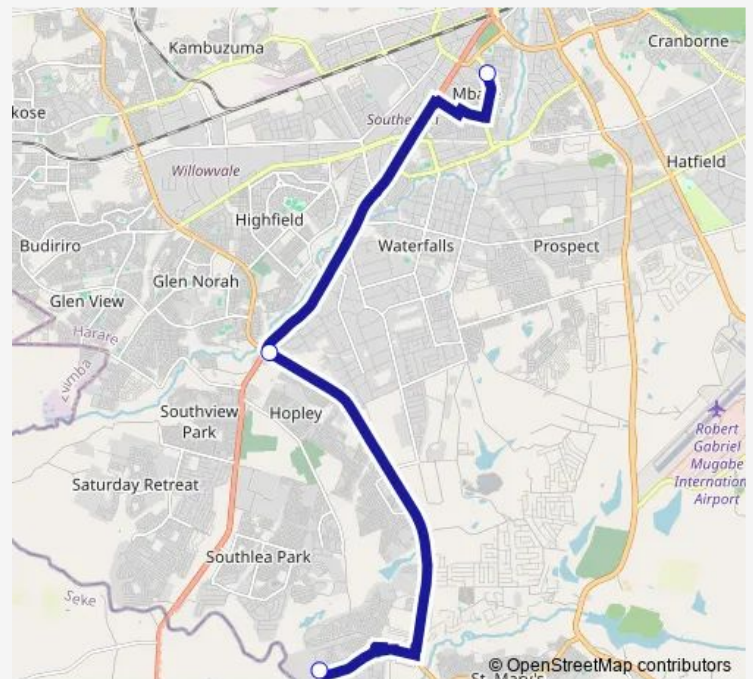

Direction

Mbare Rank — Stoneridge Park

3 stops

[Open route schedule](#)

Mbare Rank

Mbudzi Round About

Stoneridge Park

Route schedule

Mbare Rank — Stoneridge Park

Monday	11:10
Tuesday	11:10
Wednesday	11:10
Thursday	11:10
Friday	11:10
Saturday	11:10
Sunday	11:10

Route info

Direction: Mbare Rank

Stops: 3

Trip Duration: 0 hour 41 min

Mbare Rank to Stoneridge Park