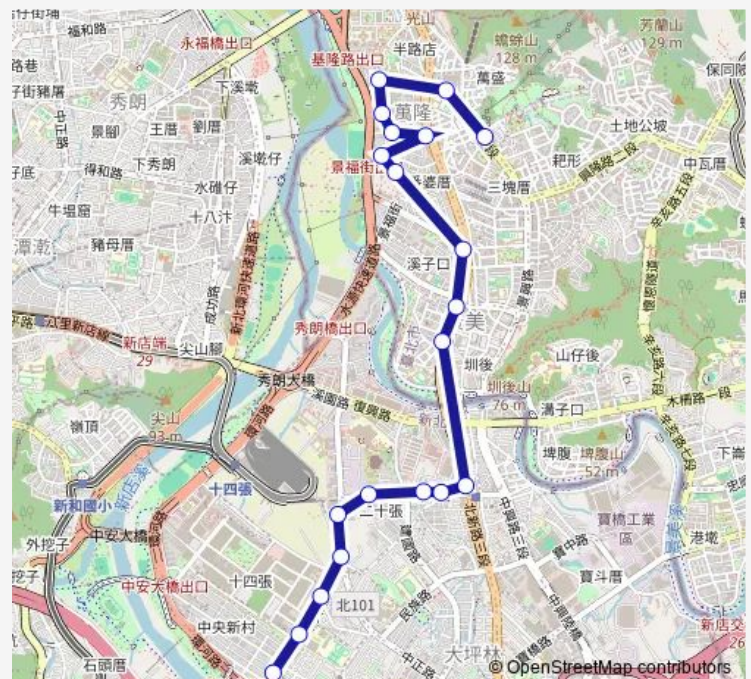

### Route schedule

景明街口 — 中央新村(捷運小碧潭站)

Monday 09:00-14:00

Tuesday 09:00-14:00

Wednesday 09:00-14:00

Thursday 09:00-14:00

Friday 09:00-14:00

Saturday —

### Route info

Direction: 景明街口

Stops: 20

Trip Duration: 15 hour 0 min

290副萬和 — 興隆站-溪園路

290副萬和 Bus time schedules and route maps are available in an offline PDF at [busmaps.com](https://busmaps.com). Use the [busmaps.com](https://busmaps.com) website to see live bus times, train schedule or subway schedule, and step-by-step directions for all public transit in Taipei