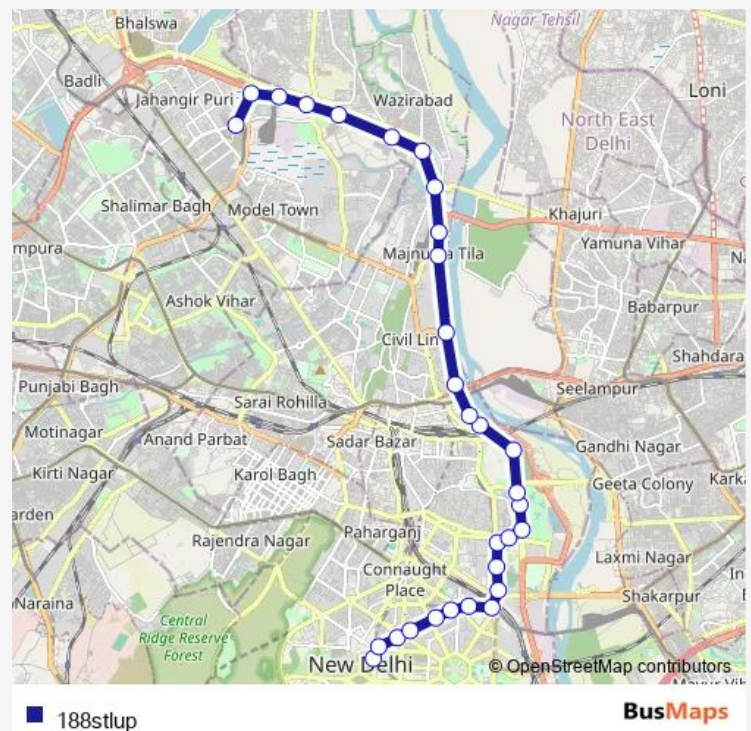

### Direction

Central Secretariat Metro Station — Majlis Park Dmrc Depot

30 stops

[Open route schedule](#)

Central Secretariat Metro Station

Krishi Bhawan

Le Meridian Hotel

Firoz Shah Road

### Route schedule

Central Secretariat Metro Station — Majlis Park Dmrc Depot

Monday 07:10-20:50

Tuesday 07:10-20:50

Wednesday 07:10-20:50

Thursday 07:10-20:50

Friday 07:10-20:50

Saturday 07:10-20:50

### Route info

Direction: Central Secretariat Metro Station

Stops: 30

Trip Duration: 1 hour 17 min

PWD Office / Aruna Nagar Ring Road

Wazirabad Crossing GT Road

Gopal Pur / Jagat Pur Crossing

Gandhi Vihar

CV Raman Iti

Burari Crossing

Christian Kabristan

Mukundpur Crossing

Majlis Park Dmrc Depot

188stlup Bus time schedules and route maps are available in an offline PDF at [busmaps.com](https://busmaps.com). Use the [busmaps.com](https://busmaps.com) website to see live bus times, train schedule or subway schedule, and step-by-step directions for all public transit in Delhi