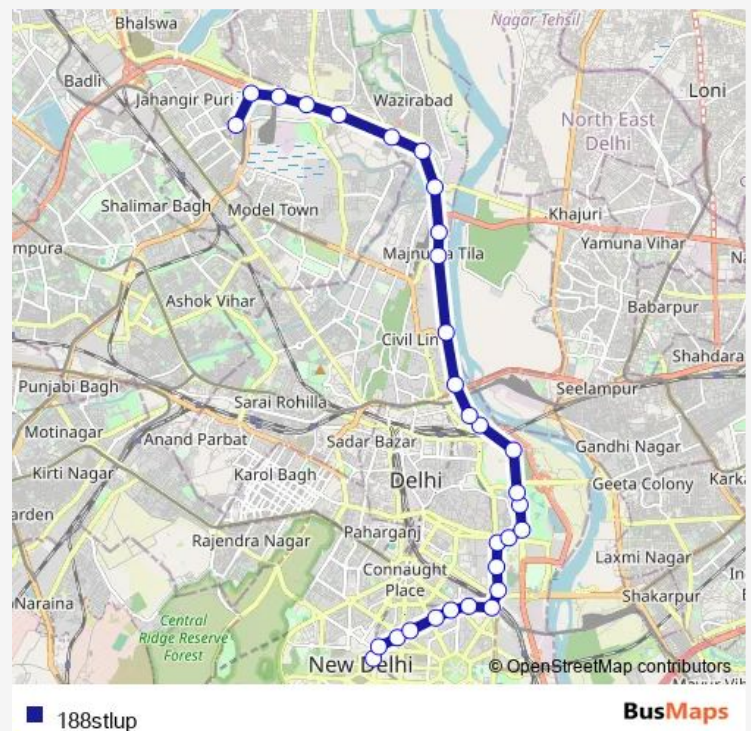

Le Meridian Hotel

Firoz Shah Road

Kasturba Gandhi Crossing

Mandi House

Mandi House

Tilak Bridge

ITO (Agarwal Chowk)

Express Building

Isbt Ring Road

Raksha Vigyan Kendra / Metcalf House

Majnu Ka Tila Outer Ring Road

Route schedule

Central Secretariat Metro Station — Majlis Park Dmrc Depot

Monday 07:10-20:50

Tuesday 07:10-20:50

Wednesday 07:10-20:50

Thursday 07:10-20:50

Friday 07:10-20:50

Saturday 07:10-20:50

Sunday 07:10-20:50

Route info

Direction: Central Secretariat Metro Station

Stops: 30

Trip Duration: 1 hour 17 min

188stlup

BusMaps

PWD Office / Aruna Nagar Ring Road

Wazirabad Crossing GT Road

Gopal Pur / Jagat Pur Crossing

Gandhi Vihar

CV Raman Iti

Burari Crossing