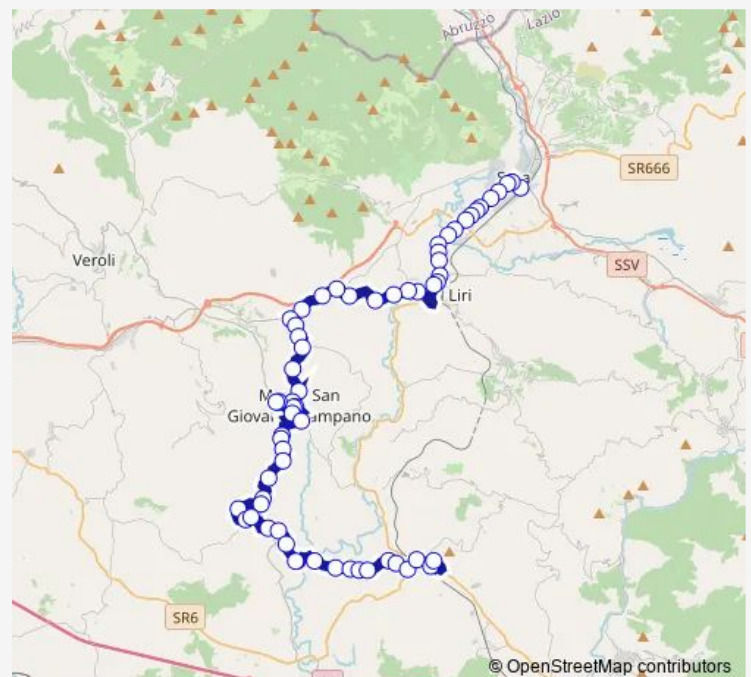

Isola Liri | Via Roma Via Granciara # f5906

Isola Liri | Via Roma Via Madonna Neve # f5907

Castelliri | Via Roma Via Montecassino # f5908

Route schedule

Sora | Stazione FS # f5890 — Arce | Via Marconi Via Magni # f5271

Monday 14:00

Tuesday 14:00

Wednesday 14:00

Thursday 14:00

Friday 14:00

Saturday 13:45

Sunday —

Route info

Direction: Sora | Stazione FS # f5890

Stops: 63

Trip Duration: 1 hour 0 min

Sora - Arce # So679d

Castelliri | Via Roma Via Vado Colli # f5909

Castelliri | Via Santa Maria Salomé # f5910

Castelliri | Via Collasturo # f5911