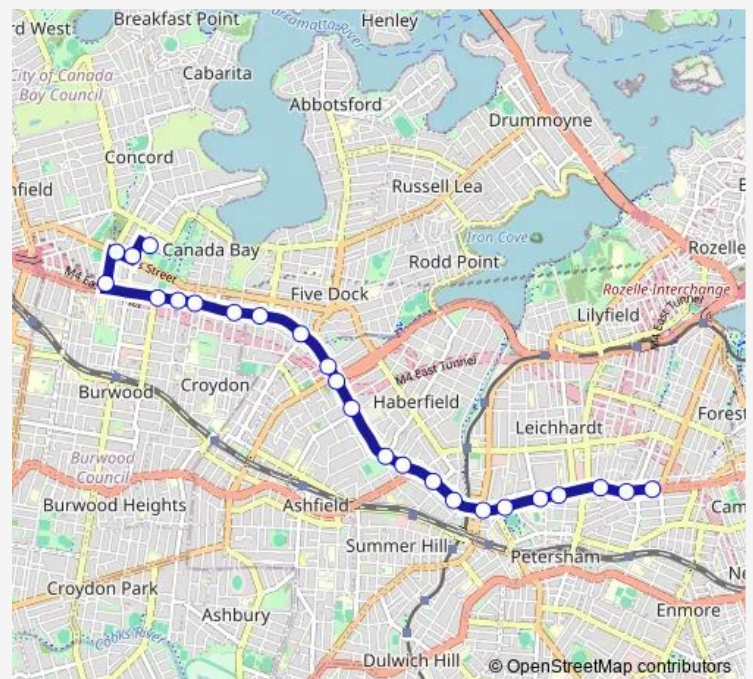

Parramatta Rd At Alfred St

Parramatta Rd At Cheltenham Rd

Parramatta Rd At Lucas Rd

Parramatta Rd Opp Concord Oval

St Mary's Primary School, Broughton St

Route schedule

Parramatta Rd After Northumberland Av — Concord High School, Stanley St

Monday 08:15

Tuesday 08:15

Wednesday 08:15

Thursday 08:15

Friday 08:15

Saturday —

Sunday —

Route info

Direction: Parramatta Rd After Northumberland Av

Stops: 24

Trip Duration: 0 hour 27 min

658s — Annandale to Concord High School

Gipps St At Broughton St

Burwood Rd At Gipps St

Concord High School, Stanley St