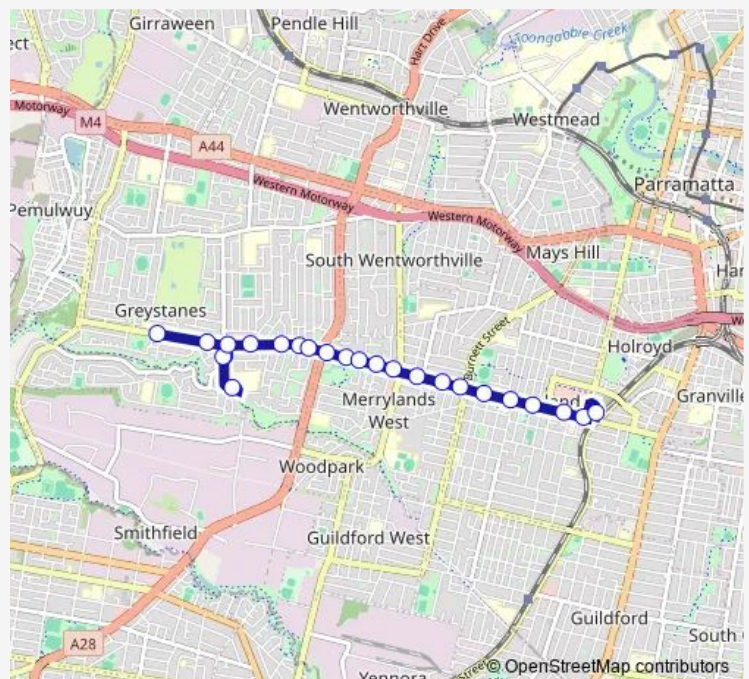

School Bus 7528 Greystanes Public School to Merrylands

[Go to website](#)

Direction

Greystanes Public School, Merrylands Rd — Merrylands Interchange, Terminal PI - Stand 2

24 stops

[Open route schedule](#)

- Greystanes Public School, Merrylands Rd
- Merrylands Rd Opp Greystanes Community Centre
- Cumberland Rd Opp Rosewall St
- Holroyd High School, Cumberland Rd
- Cumberland Rd Before Rosewall St
- Merrylands Rd After Cumberland Rd
- Greystanes Shopping Centre, Merrylands Rd
- Merrylands Rd At Hilton St
- Merrylands Rd Before Ringrose Av
- Merrylands Rd After Ringrose Av
- Merrylands Rd After Jersey Rd
- Merrylands Rd Opp Central Gardens Park
- Merrylands Rd At Yanco St
- Merrylands Rd Before Mark St
- Merrylands Rd At Wyborn Lane
- Merrylands Rd After Ridge St
- Merrylands Rd At Marin Pl
- Merrylands Rd At Kiev St
- Merrylands Park, Merrylands Rd
- Merrylands Rd At Clarence St
- Merrylands Rd Opp Cambridge St

Route schedule

Greystanes Public School, Merrylands Rd — Merrylands Interchange, Terminal PI - Stand 2

Monday	15:10
Tuesday	15:10
Wednesday	15:10
Thursday	15:10
Friday	15:10
Saturday	—
Sunday	—

Route info

Direction: Greystanes Public School, Merrylands Rd

Stops: 24

Trip Duration: 0 hour 31 min

7528 — Greystanes Public School to Merrylands

Merrylands Rd Opp Addlestone Rd

Merrylands Rd At Pitt St

Merrylands Interchange, Terminal PI - Stand 2