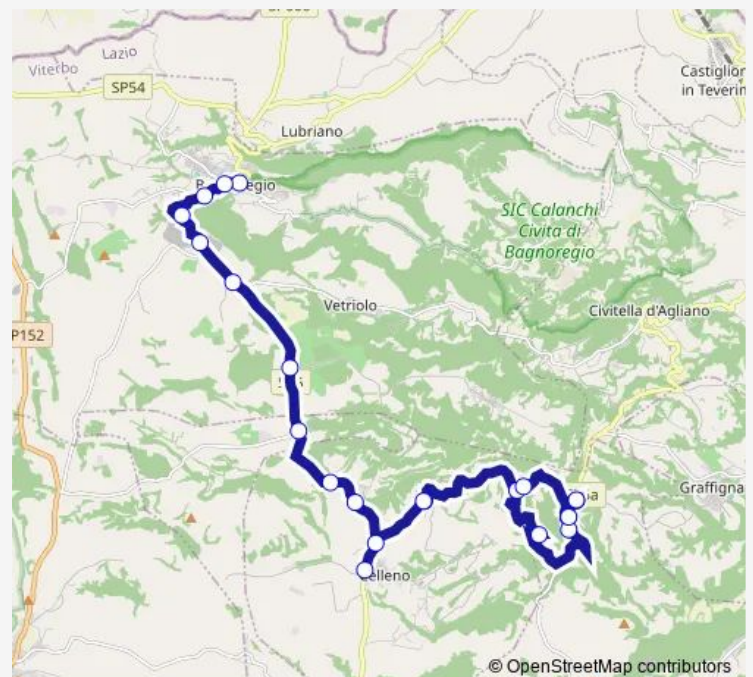

Friday 06:40

Saturday 06:40

Sunday —

Route info

Direction: Bagnoregio | Ist. Superiore F.lli Agosti # f1169

Stops: 22

Trip Duration: 0 hour 40 min

Bagnoregio - Celleno # Ba973a