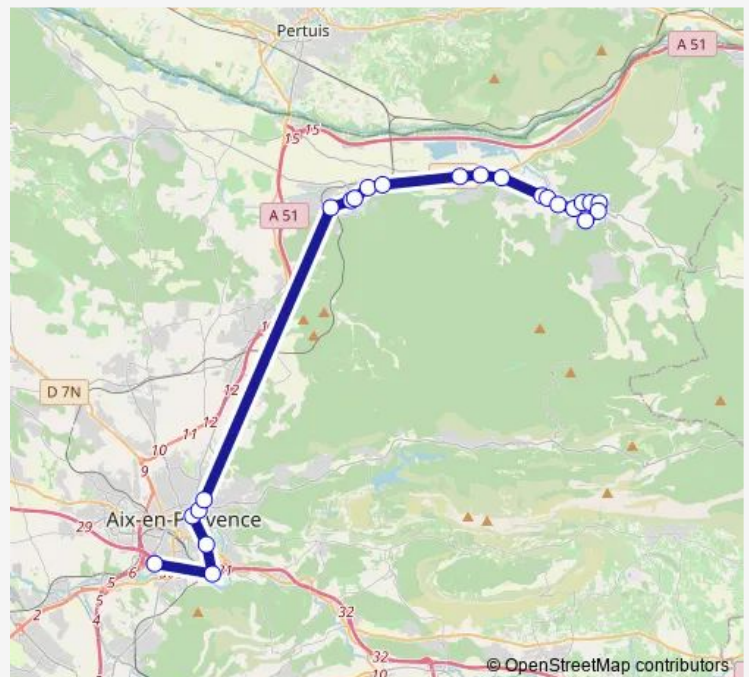

Vendôme

Silvacane

République

Niollon

Victor Hugo

Roi René

Saint Jean

Route schedule

Pré Bosque — Saint Jean

Monday	06:55
Tuesday	06:55
Wednesday	06:55
Thursday	06:55
Friday	06:55
Saturday	—
Sunday	—

Route info

Direction: Pré Bosque

Stops: 17

Trip Duration: 0 hour 42 min

3900 — Jouques-Peyrolles-Meyrargues - Aix

Direction

Le Deffend — ADM Zola

19 stops

[Open route schedule](#)

Le Deffend

Le Couloubleau

Le Petit Couloublier

Mairie

Route info

Direction: Le Deffend

Stops: 19

Trip Duration: 1 hour 0 min

Direction

Quai Saint Louis N°1 — Centre Saint Paul

14 stops

[Open route schedule](#)