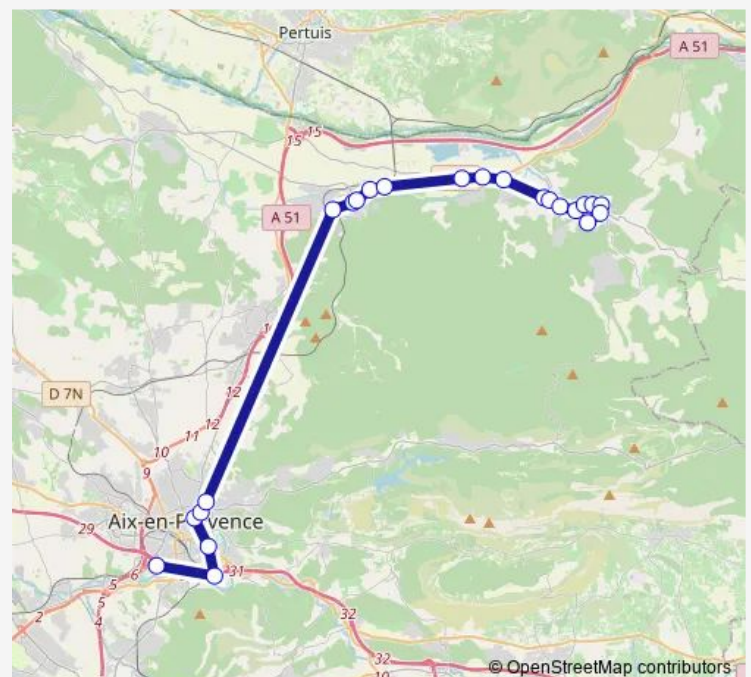

Thursday 06:50-07:45

Friday 06:50-07:45

Saturday —

Sunday —

Route info

Direction: Le Deffend

Stops: 31

Trip Duration: 1 hour 2 min

Victor Hugo

Roi René

Saint Jean

Direction

Pré Bosque — Saint Jean

17 stops

[Open route schedule](#)

Pré Bosque

Wednesday 12:10

Thursday 16:05-18:10

Friday 16:05-18:10

Saturday —

Sunday —

Route info

Direction: Malherbe

Stops: 22