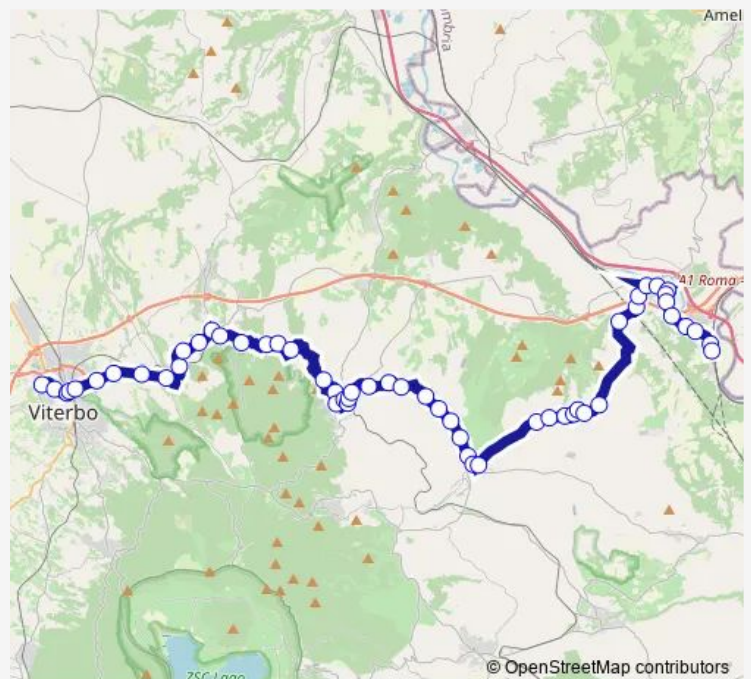

Viterbo | Riello # f641 — Orte | Stazione FS # f1703

Monday	10:30
Tuesday	10:30
Wednesday	10:30
Thursday	10:30
Friday	10:30
Saturday	10:30
Sunday	—

Route info

Direction: Viterbo | Riello # f641

Stops: 55

Trip Duration: 1 hour 10 min