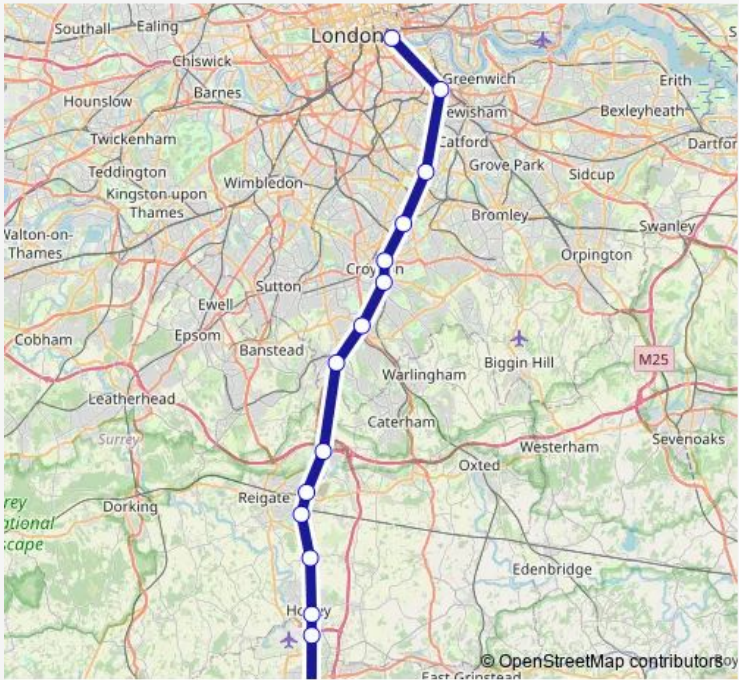

Rail TI:Tbd->Lbg TL train service from TBD to Lbg

[Go to website](#)

**Direction**  
 Three Bridges — London Bridge

15 stops

[Open route schedule](#)

- Three Bridges
- Gatwick Airport
- Horley
- Salfords (Surrey)
- Earlswood (Surrey)
- Redhill
- Merstham
- Coulsdon South
- Purley
- South Croydon
- East Croydon
- Norwood Junction
- Sydenham
- New Cross Gate
- London Bridge

Route schedule  
 Three Bridges — London Bridge

Monday	01:41-02:41
Tuesday	—
Wednesday	—
Thursday	—
Friday	25:41 <sup>+1</sup>
Saturday	01:41-07:40
Sunday	05:52-01:41 <sup>+1</sup>

Route info

Direction: Three Bridges

Stops: 15

Trip Duration: 0 hour 57 min

■ TI:Tbd->Lbg — TL train service from TBD to Lbg **BusMaps**

Tl:Tbd->Lbg Rail time schedules and route maps are available in an offline PDF at [busmaps.com](https://busmaps.com). Use the [busmaps.com](https://busmaps.com) website to see live bus times, train schedule or subway schedule, and step-by-step directions for all public transit in London