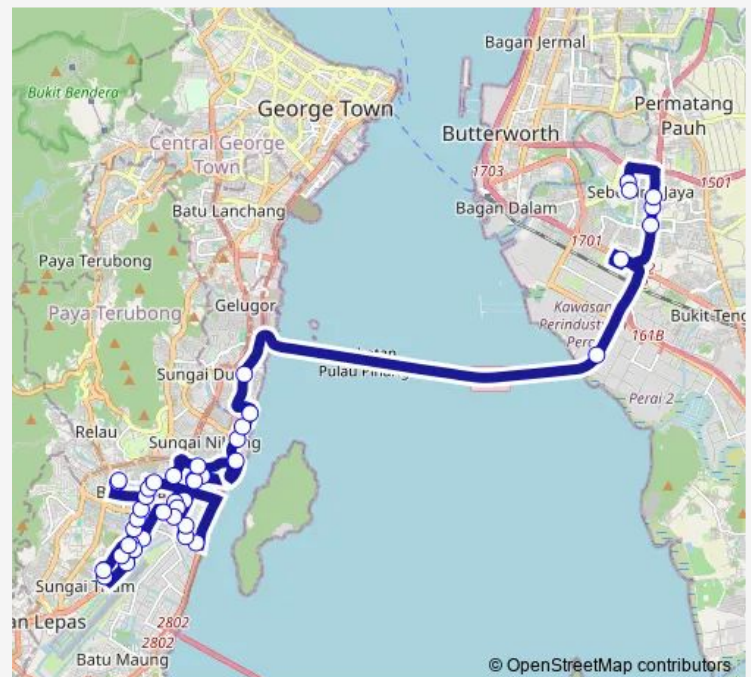

B. Braun

Renasas

B. Braun Medical

Route schedule

Terminal Bas Bayan Baru — Hotel Blanket

Monday	17:00
Tuesday	17:00
Wednesday	17:00
Thursday	17:00
Friday	17:00
Saturday	—
Sunday	—

Route info

Direction: Terminal Bas Bayan Baru

Stops: 42

Trip Duration: 2 hour 40 min

C13a

BusMaps

Plexus Hillside

Astaka Bukit Gedung

Pangsapuri Mayang

Pasaraya Giant

Monday 06:30

Tuesday 06:30

Wednesday 06:30

Thursday 06:30

Friday 06:30

Saturday —

Sunday —

Route info