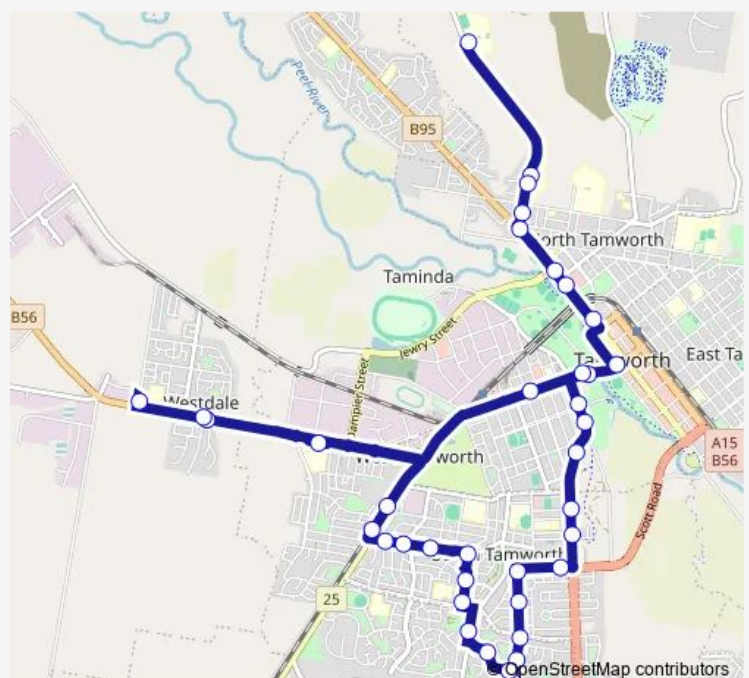

Peel St Before Darling St

Bridge St Opp Carter St

Ebsworth St At Gipps St

Ebsworth St Before Locks Lane

Goonoo Goonoo Rd After Locks Lane

Goonoo Goonoo Rd Opp Anne St

Goonoo Goonoo Rd At Thibault St

Vera St At Florida St

Edward St At Vera St

Edward St At Campbell St

Edward St After Wilburtree St

Edwards St At Cedar Cl

Edward St At Allawah St

Route schedule

Calrossy Anglican School, William Cowper Campus —
Brisbane St At Kable Av

Monday	15:02
Tuesday	15:02
Wednesday	15:02
Thursday	15:02
Friday	15:02
Saturday	—
Sunday	—

Route info

Direction: Calrossy Anglican School, William Cowper Campus

Stops: 40

Trip Duration: 0 hour 48 min

Banjos Cct After Edward St

Banjos Ct At Matilda Pl

Amaroo Rd Before Edward St

Amaroo Rd After Girraween St

Grant St At Alexis St

Croydon Av After Hillvue Rd

Barsden Park, Croydon Av

Coromandel St At Robert St

Robert St Opp Links Av