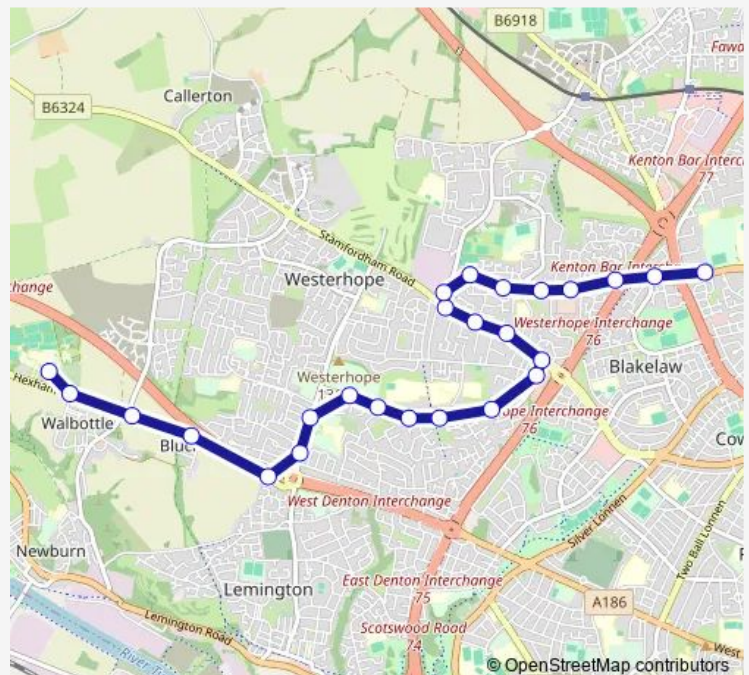

West Denton Way-Social Club

West Denton Way-Northumbria Walk

West Denton Way-Gofton Walk

Stamfordham Road-Denton Way

Stamfordham Road-Queens Road

Stamfordham Road-Highfield Close

Stamfordham Road - Beaumont Terrace

Newbiggin Lane - Crispin Court

Trevelyan Drive-Anson Place

Trevelyan Drive-Mortimer Avenue

Etal Lane-Kyloe Place

Route schedule

Walbottle Academy — Kenton Lane - Hazeldene Avenue

Monday 14:42

Tuesday 14:42

Wednesday 14:42

Thursday 14:42

Friday 14:42

Saturday —

Sunday —

Route info

Direction: Walbottle Academy

Stops: 25

Trip Duration: 0 hour 20 min

■ S142 — Walbottle Campus - Kenton Bar

Etal Lane-Haggerston Crescent

Etal Lane-Etal Way

Etal Lane-Cragston Avenue

Kenton Lane - Hazeldene Avenue

S142 Bus time schedules and route maps are available in an offline PDF at busmaps.com. Use the busmaps.com website to see live bus times, train schedule or subway schedule, and step-by-step directions for all public transit in Newcastle upon Tyne