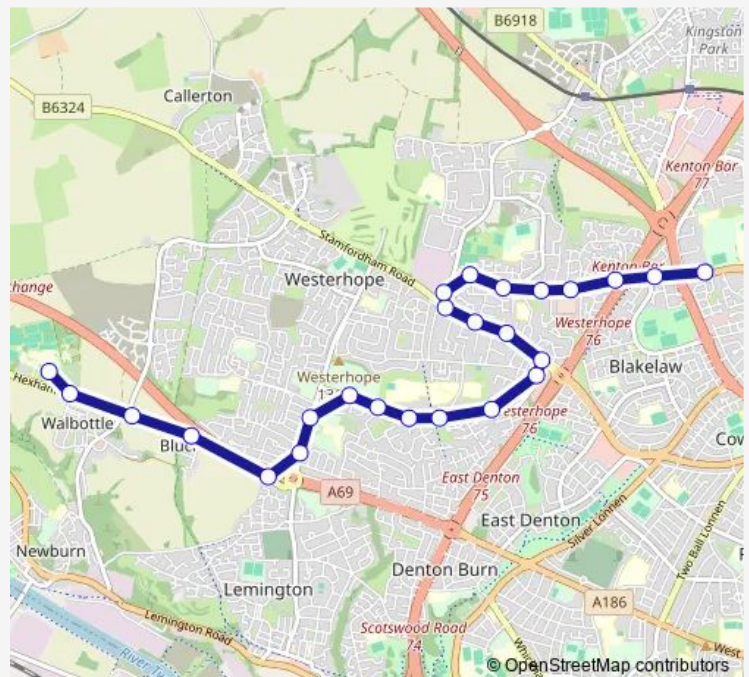

West Denton Way-Social Club

West Denton Way-Northumbria Walk

West Denton Way-Gofton Walk

Stamfordham Road-Denton Way

Stamfordham Road-Queens Road

Stamfordham Road-Highfield Close

Stamfordham Road - Beaumont Terrace

Newbiggin Lane - Crispin Court

Trevelyan Drive-Anson Place

Trevelyan Drive-Mortimer Avenue

Etal Lane-Kyloe Place

Route schedule

Walbottle Academy — Kenton Lane - Hazeldene Avenue

Monday 14:42

Tuesday 14:42

Wednesday 14:42

Thursday 14:42

Friday 14:42

Saturday —

Sunday —

Route info

Direction: Walbottle Academy

Stops: 25

Trip Duration: 0 hour 20 min

S142 — Walbottle Campus - Kenton Bar

Etal Lane-Haggerston Crescent

Etal Lane-Etal Way

Etal Lane-Cragston Avenue

Kenton Lane - Hazeldene Avenue

S142 Bus time schedules and route maps are available in an offline PDF at busmaps.com. Use the busmaps.com website to see live bus times, train schedule or subway schedule, and step-by-step directions for all public transit in Newcastle upon Tyne