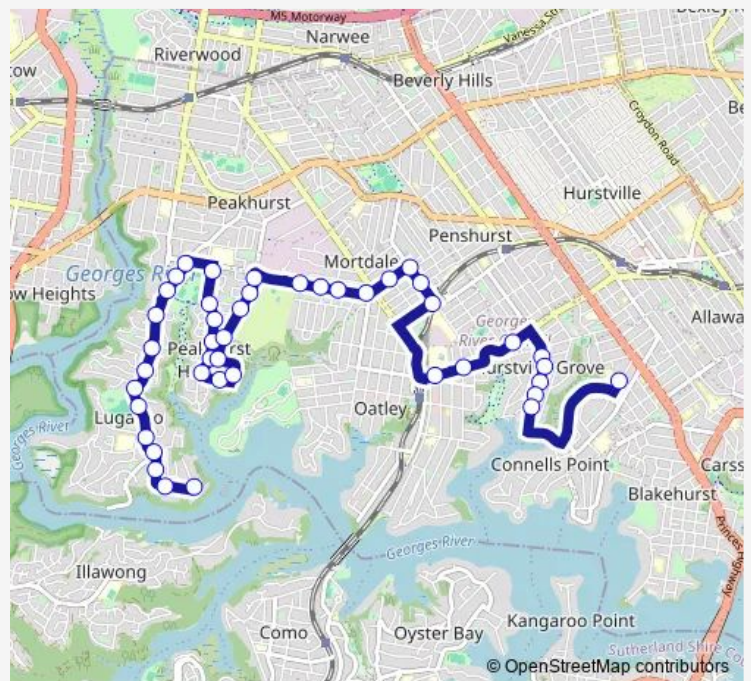

Route schedule

Boronia Pde Before Woodlands Av — Marist Catholic College South Hurstville, Greenacre Rd

Monday	07:52
Tuesday	07:52
Wednesday	07:52
Thursday	07:52
Friday	07:52
Saturday	—
Sunday	—

Route info

Direction: Boronia Pde Before Woodlands Av

Stops: 43

Trip Duration: 0 hour 43 min

S142 — Lugarno to Marist Catholic College South Hurstville

Waterside Pde At Rainbow Pde

Bayview Rd At Waterside Pde

Lorraine St At Bayview Rd

Lorraine St Opp Hurstville Golf Course

Lorraine St At Orana Cres

Lorraine St Before Roberts Av

Mortdale Plaza, Roberts Av

Roberts Av Opp Beatty Reserve

Roberts Av At Kendall St

Roberts Av Before Gungah Bay Rd

Universal St At The Strand

Morts Rd At St Catherine St

Morts Rd Before Victoria Av

Mortdale Station, Pitt St, Stand B

Georges River College Oatley Senior Campus, Hurstville Rd

Hurstville Rd At Renown Av

Hillcrest Av At Grove Av