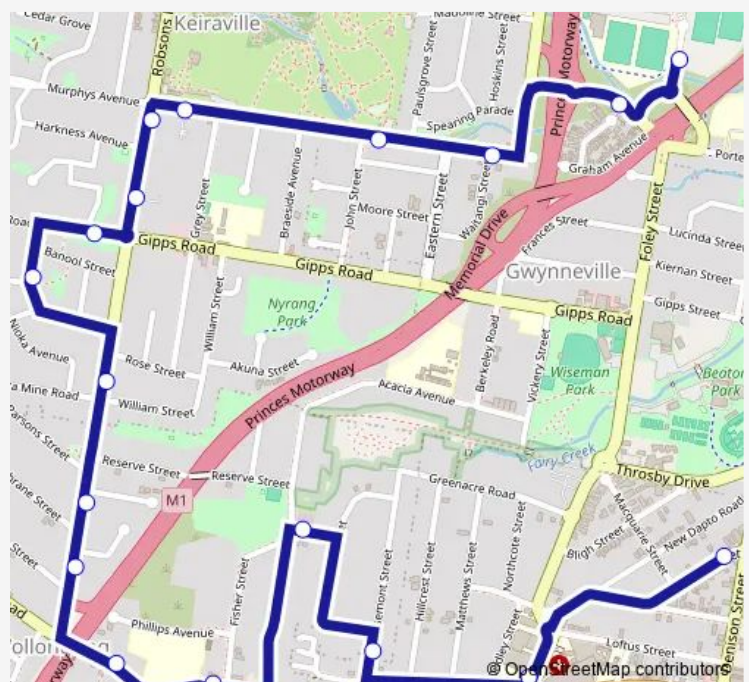

### Direction

David St After Gilmore St — Wollongong High School Performing Arts Centre, Princes Hwy

16 stops

[Open route schedule](#)

David St After Gilmore St

Rosemont St Opp Dempster St

Crown St Before Mangerton Rd

### Route schedule

David St After Gilmore St — Wollongong High School Performing Arts Centre, Princes Hwy

Monday	07:47
Tuesday	07:47
Wednesday	07:47
Thursday	07:47
Friday	07:47
Saturday	—
Sunday	—

### Route info

Direction: David St After Gilmore St

Stops: 16

Trip Duration: 0 hour 23 min

## Direction

Foleys Lane Opp Tafe Illawarra — Robinson St Before Denison St

18 stops

[Open route schedule](#)

Foleys Lane Opp Tafe Illawarra

University Av After Graham Av

Murphys Av At Waitangi St

Murphys Av Opp Wollongong Botanic Garden