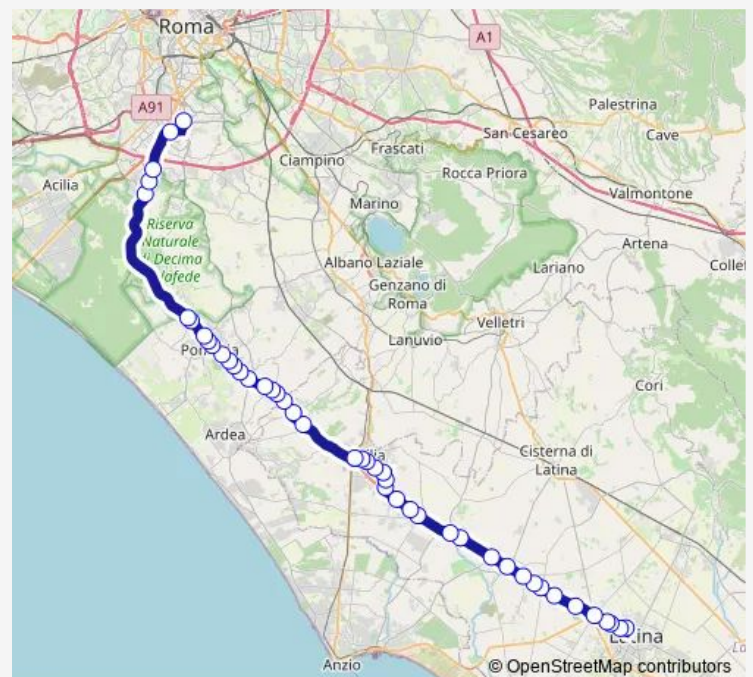

### Route schedule

Latina | Terminal Bus # f3092 — Roma | Laurentina (Metro B) # f2693

Monday —

Tuesday —

Wednesday —

Thursday —

Friday —

Saturday 07:00

### Route info

Direction: Latina | Terminal Bus # f3092

Stops: 45

Trip Duration: 1 hour 35 min

Latina - Roma Laurentina # Lt116a

Aprilia | Via De Gasperi # f2659

Aprilia | Piazza Repubblica # f2660

Aprilia | Stazione FS # f2661