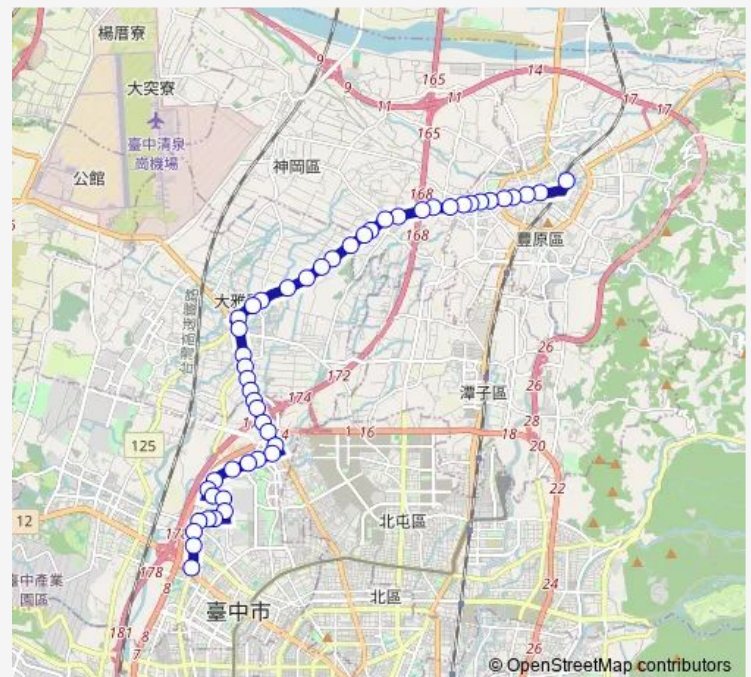

Tc_頭張(中清路)

Tc_頂頭張(中清路)

Tc_大雅交流道

Route schedule

Tc_朝馬(黎明路) — Tc_豐原車站

Monday 05:30-17:05

Tuesday 05:30-17:05

Wednesday 05:30-17:05

Thursday 05:30-17:05

Friday 05:30-17:05

Saturday 05:30-17:05

Sunday 05:30-17:05

Route info

Direction: Tc_朝馬(黎明路)

Stops: 49

Trip Duration: 0 hour 52 min