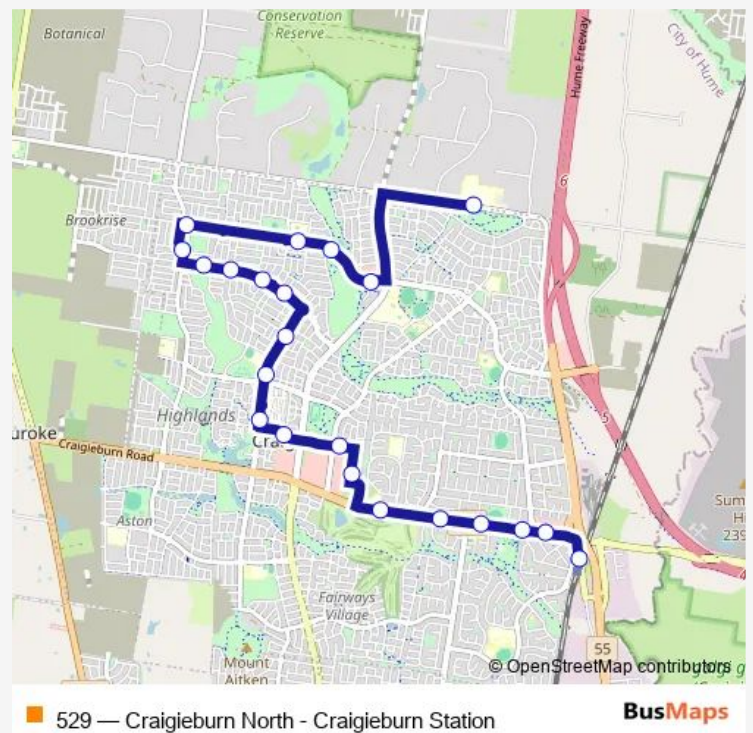

Bus 529 Craigieburn North - Craigieburn Station

[Go to website](#)

Direction

Highlands SC/Grand Bvd (Craigieburn) — Craigieburn Station/Walters St (Craigieburn)

21 stops

[Open route schedule](#)

- Highlands SC/Grand Bvd (Craigieburn)
- Malcolm Creek Park/Grand Bvd (Craigieburn)
- Gerald St/Grand Bvd (Craigieburn)
- Booyong St/Grand Bvd (Craigieburn)
- Lignum St/Highlander Dr (Craigieburn)
- Sustainable Dr/Brookfield Bvd (Craigieburn)
- Coolamon Dr/Brookfield Bvd (Craigieburn)
- Newbury Bvd/Brookfield Bvd (Craigieburn)
- Newbury Bvd/Brookfield Bvd (Craigieburn)
- Redheugh St/Waterview Bvd (Craigieburn)
- Marathon Bvd/Waterview Bvd (Craigieburn)
- Highlands Retirement Village/Waterview Bvd (Craigieburn)
- Aitken Bvd/Central Park Ave (Craigieburn)
- Craigieburn Central SC/Central Park Ave (Craigieburn)
- Craigieburn Central SC/Lygon Dr (Craigieburn)
- Craigieburn Bicentennial Park/Craigieburn Rd (Craigieburn)
- Kimberwood Dr/Craigieburn Rd (Craigieburn)
- DS Aitken Reserve/Craigieburn Rd (Craigieburn)
- Plumpton Ave/Craigieburn Rd (Craigieburn)
- Craigieburn Plaza SC/Craigieburn Rd (Craigieburn)

Route schedule

Highlands SC/Grand Bvd (Craigieburn) — Craigieburn Station/Walters St (Craigieburn)

Monday	05:43-21:20
Tuesday	05:43-21:20
Wednesday	05:43-21:20
Thursday	05:43-21:20
Friday	05:43-21:20
Saturday	05:47-21:50
Sunday	05:47-21:50

Route info

Direction: Highlands SC/Grand Bvd (Craigieburn)

Stops: 21

Trip Duration: 0 hour 25 min

Direction

Craigieburn Station/Walters St (Craigieburn) — Highlands SC/Grand Bvd (Craigieburn)

22 stops

[Open route schedule](#)

Craigieburn Bicentennial Park/Craigieburn Rd (Craigieburn)

Craigieburn Central SC/Lygon Dr (Craigieburn)

Craigieburn Central SC/Central Park Ave (Craigieburn)

Langford Dr/Central Park Ave (Craigieburn)

Highlands Retirement Village/Waterview Bvd (Craigieburn)