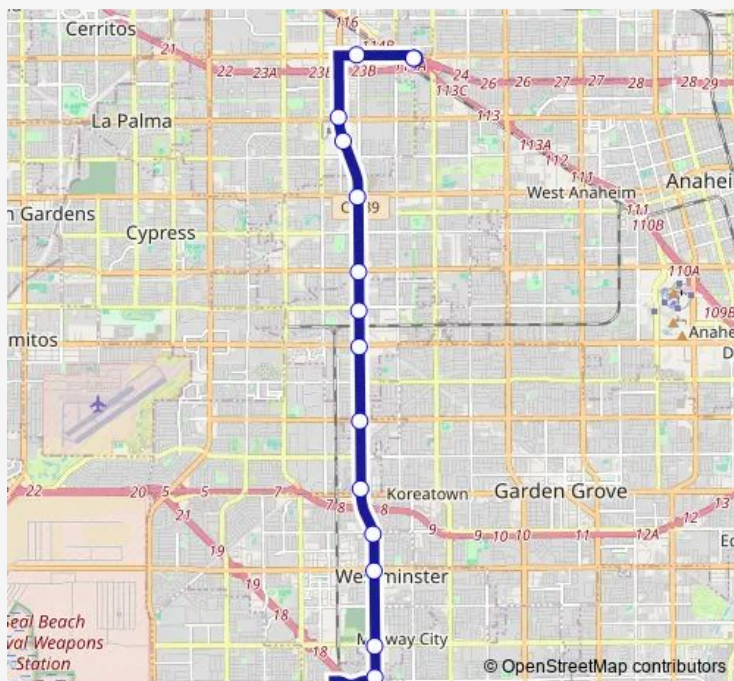

Beach-Ball

Beach-Lincoln

Beach-ENT Knotts

Beach-LA Palma

Orangethorpe-Beach

Fullerton Park AND Ride Dock 11

Route schedule

Goldenwest Trans CTR Dock 2 — Fullerton Park AND Ride Dock 11

Monday 06:03-18:06

Tuesday 06:03-18:06

Wednesday 06:03-18:06

Thursday 06:03-18:06

Friday 06:03-18:06

Saturday —

Sunday —

Route info

Direction: Goldenwest Trans CTR Dock 2

Stops: 16

Trip Duration: 0 hour 34 min

529 — Rapid Fullerton - Huntington Beach

## Direction

Fullerton Park AND Ride Dock 11 — Goldenwest Trans CTR Dock 2

15 stops

[Open route schedule](#)

Fullerton Park AND Ride Dock 11

Orangethorpe-Stanton

Beach-LA Palma

Beach-ENT Knotts