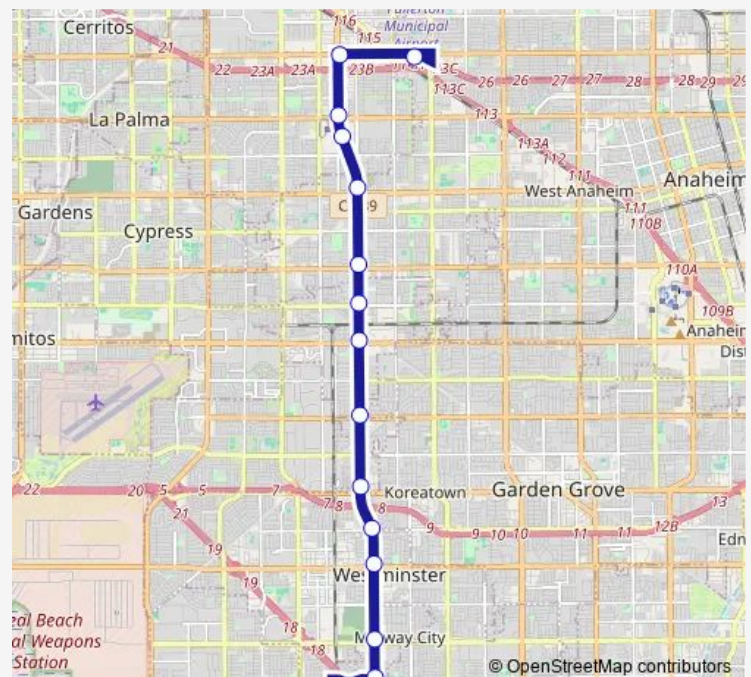

Beach-Westminster

Beach-Bolsa

Beach-Mcfadden

Goldenwest Trans CTR Dock 8

### Route schedule

Fullerton Park AND Ride Dock 11 — Goldenwest Trans CTR Dock 8

Monday 06:01-18:06

Tuesday 06:01-18:06

Wednesday 06:01-18:06

Thursday 06:01-18:06

Friday 06:01-18:06

Saturday —

### Route info

Direction: Fullerton Park AND Ride Dock 11

Stops: 16

Trip Duration: 0 hour 42 min

## Direction

Goldenwest Trans CTR Dock 8 — Fullerton Park AND Ride Dock 11

16 stops

[Open route schedule](#)

Goldenwest Trans CTR Dock 8

Goldenwest Trans CTR Dock 9

Beach-Mcfadden

Beach-Bolsa