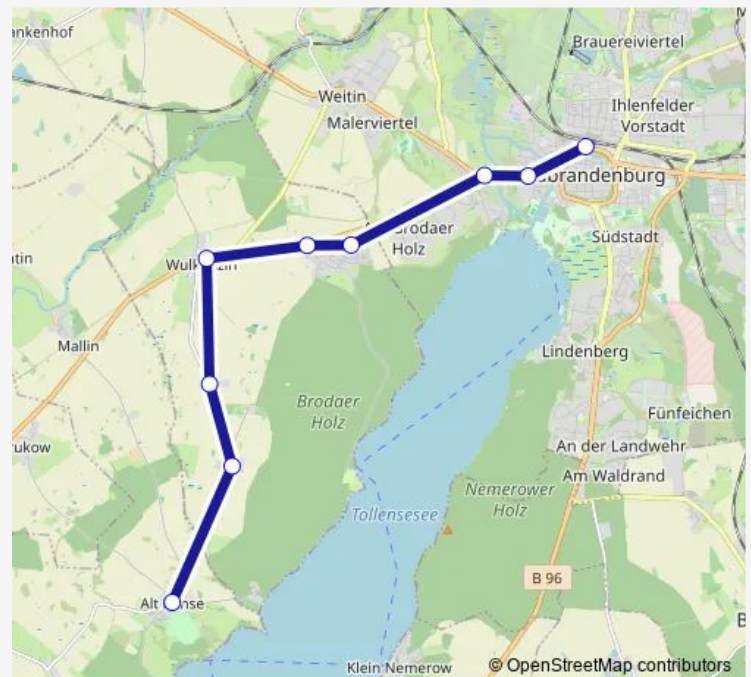

Direction

Neubrandenburg, ZOB (Ea) — Alt Rehse

10 stops

[Open route schedule](#)

Neubrandenburg, ZOB (Ea)

Neubrandenburg, Hochschule

Neubrandenburg, Hopfenburg

Neubrandenburg, An der B192

Neuendorf, Neu

Neuendorf, Alt

Wulkenzin, Schule

Gischohof

Neu Rhäse

Alt Rehse

Route schedule

Neubrandenburg, ZOB (Ea) — Alt Rehse

Direction: Neubrandenburg, ZOB (Ea)

Stops: 10

Trip Duration: 0 hour 26 min

Direction

Alt Rehse — Neubrandenburg, ZOB (Ea)

9 stops

[Open route schedule](#)

Alt Rehse

Thursday 06:13

Friday 06:13

Saturday —

Sunday —

Route info

Direction: Neubrandenburg, ZOB (Ea)

Stops: 10

Trip Duration: 0 hour 20 min