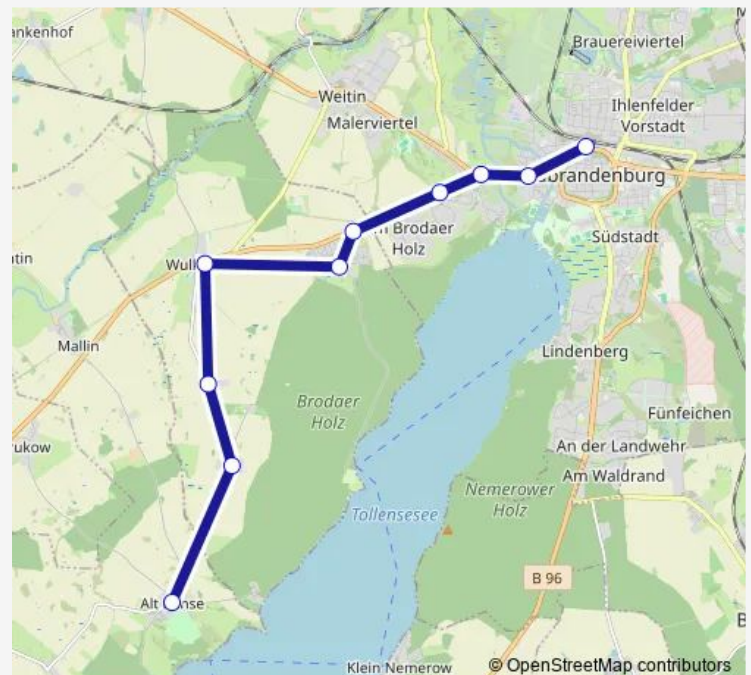

### Direction

Neubrandenburg, ZOB (Ea) — Alt Rehse

10 stops

[Open route schedule](#)

Neubrandenburg, ZOB (Ea)

Neubrandenburg, Hochschule

Neubrandenburg, Hopfenburg

Neubrandenburg, An der B192

### Route schedule

Neubrandenburg, ZOB (Ea) — Alt Rehse

Monday 13:40-15:50

Tuesday 13:40-15:50

Wednesday 13:40-15:50

Thursday 13:40-15:50

Friday 13:40-15:50

Saturday —

### Route info

Direction: Neubrandenburg, ZOB (Ea)

Stops: 10

Trip Duration: 0 hour 26 min

## Route info

Direction: Alt Rehse

Stops: 9

Trip Duration: 0 hour 19 min

**Direction**

Neubrandenburg, ZOB (Ea) — Alt Rehse

10 stops

[Open route schedule](#)