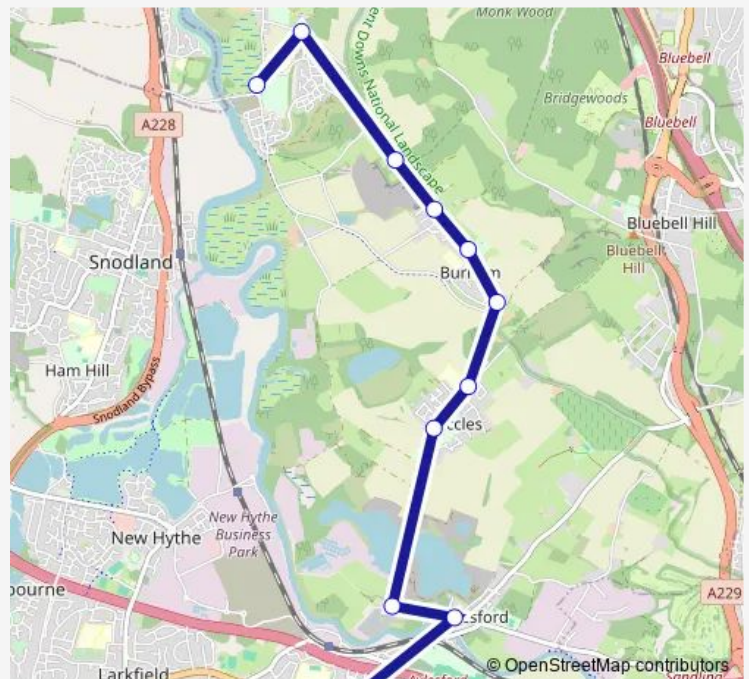

Hall Road

Route schedule

Teapot Lane — Hall Road

Monday 15:10

Tuesday 15:10

Wednesday 15:10

Thursday 15:10

Friday 15:10

Saturday —

Sunday —

Route info

Direction: Teapot Lane

Stops: 11

Trip Duration: 0 hour 28 min

■ 529 — Peters Village - Aylesford - Maidstone

Direction