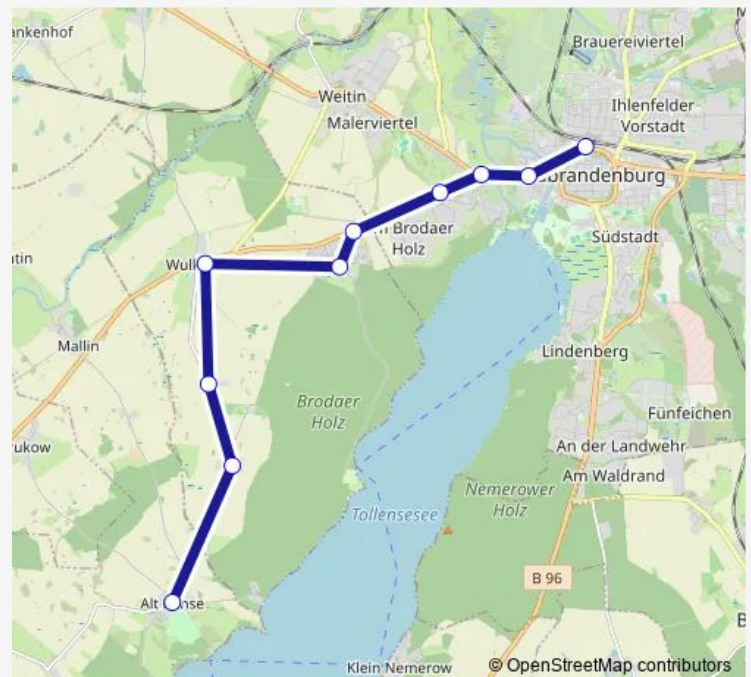

Direction

Neubrandenburg, ZOB (Ea) — Alt Rehse

10 stops

[Open route schedule](#)

Neubrandenburg, ZOB (Ea)

Neubrandenburg, Hochschule

Neubrandenburg, Hopfenburg

Neubrandenburg, An der B192

Neuendorf, Neu

Neuendorf, Alt

Wulkenzin, Schule

Gischohof

Neu Rhäse

Alt Rehse

Route schedule

Neubrandenburg, ZOB (Ea) — Alt Rehse

Direction: Neubrandenburg, ZOB (Ea)

Stops: 10

Trip Duration: 0 hour 26 min

Direction

Alt Rehse — Neubrandenburg, ZOB (Ea)

9 stops

[Open route schedule](#)

Alt Rehse

Route schedule

Alt Rehse — Neubrandenburg, ZOB (Ea)

Monday 14:06-16:16

Tuesday 14:06-16:16

Wednesday 14:06-16:16

Thursday 14:06-16:16

Friday 14:06-16:16

Saturday —