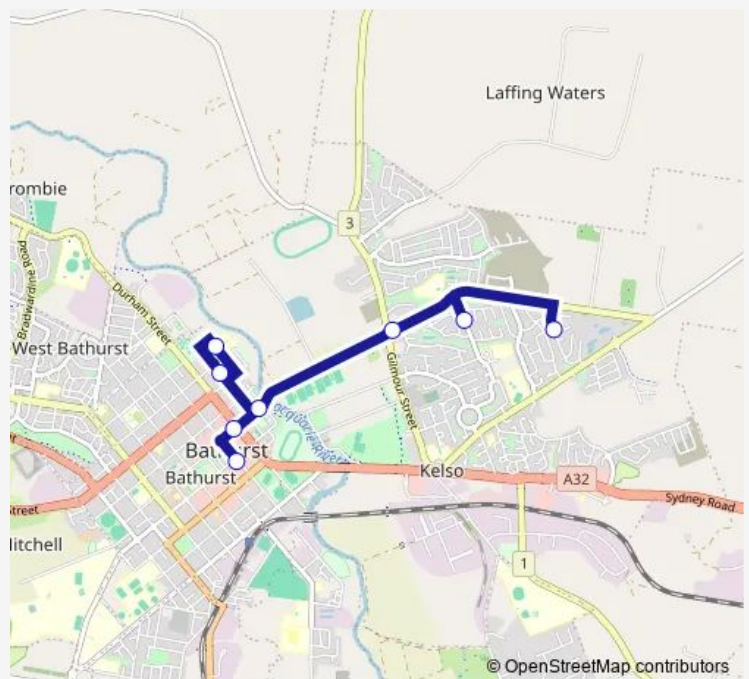

Wheatfield Dr Opp Burlington Rise

Mcbrien Dr Before Kerr Pl

Tweed Pde At Hughes St

Route schedule

Bathurst City, Howick St, Stand A — Tweed Pde At Hughes St

Monday	17:00
Tuesday	17:00
Wednesday	17:00
Thursday	17:00
Friday	17:00
Saturday	—
Sunday	—

Route info

Direction: Bathurst City, Howick St, Stand A

Stops: 12

Trip Duration: 0 hour 20 min

529 — Bathurst to Kelso

Direction

Sunbright Rd At Lockwood Rise — Bathurst City, Howick St, Stand A

12 stops

McBrien Dr At Lister Cres

Tweed Pde At Hughes St

Trinity Heights Shopping Centre, Marsden Lane

George St After Stanley St

George St Before Durham St

Bathurst City, Howick St, Stand A

Route schedule

Sunbright Rd At Lockwood Rise — Bathurst City, Howick St, Stand A

Sunday —

Route info

Direction: Bathurst City, Howick St, Stand A

Stops: 8

Trip Duration: 0 hour 14 min

Direction

Sunbright Rd At Lockwood Rise — Bathurst City, Howick St, Stand B

13 stops