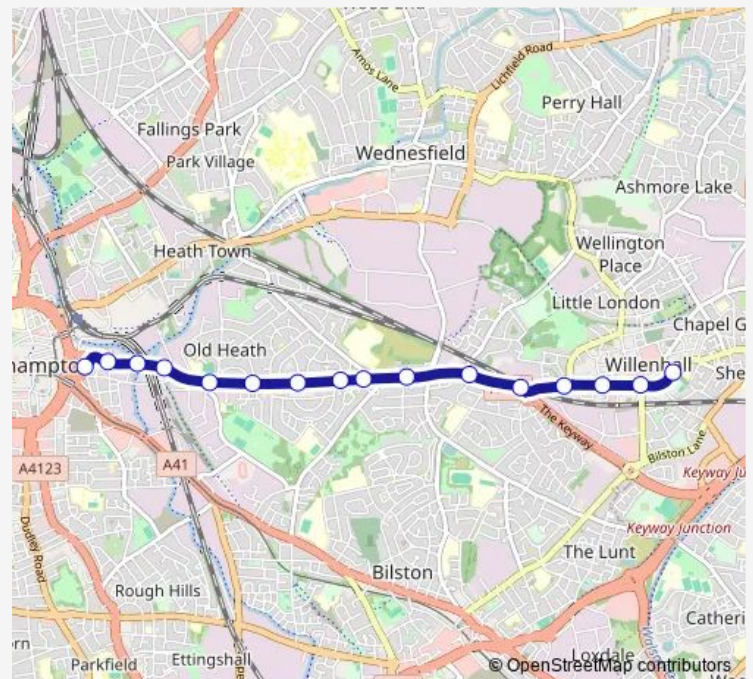

### Direction

Ward St — Wakes Ground

16 stops

[Open route schedule](#)

Ward St

Shakespeare St

Minerva Wharf

Corser St

Hickman Avenue

Plascom Road

Mayfield Medical Centre

Hurstbourne Crescent

Deans Rd

Cleveland Close

Noose Lane

Portobello Island

### Route schedule

Ward St — Wakes Ground

Monday 08:40

Tuesday 08:40

Wednesday 08:40

Thursday 08:40

Friday 08:40

Saturday 08:40

### Route info

Direction: Ward St

Stops: 16

Trip Duration: 0 hour 20 min

529

**Direction**

Wakes Ground — Ward St

17 stops