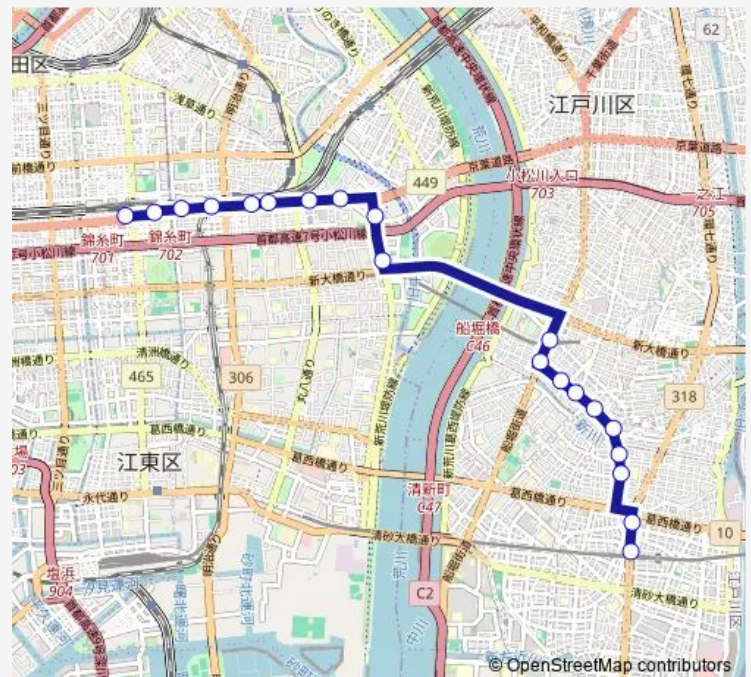

Route schedule

錦糸町駅前 — 葛西駅前

Monday

—

Tuesday

—

Wednesday

—

Thursday

—

Friday

—

Saturday

10:29-17:08

Sunday

10:36-17:09

Route info

Direction: 錦糸町駅前

Stops: 20

Trip Duration: 0 hour 33 min

Direction

葛西駅前 — 錦糸町駅前

20 stops

[Open route schedule](#)

Saturday

09:49-16:31

Sunday

10:00-16:31

Route info

Direction: 葛西駅前

Stops: 20

Trip Duration: 0 hour 35 min