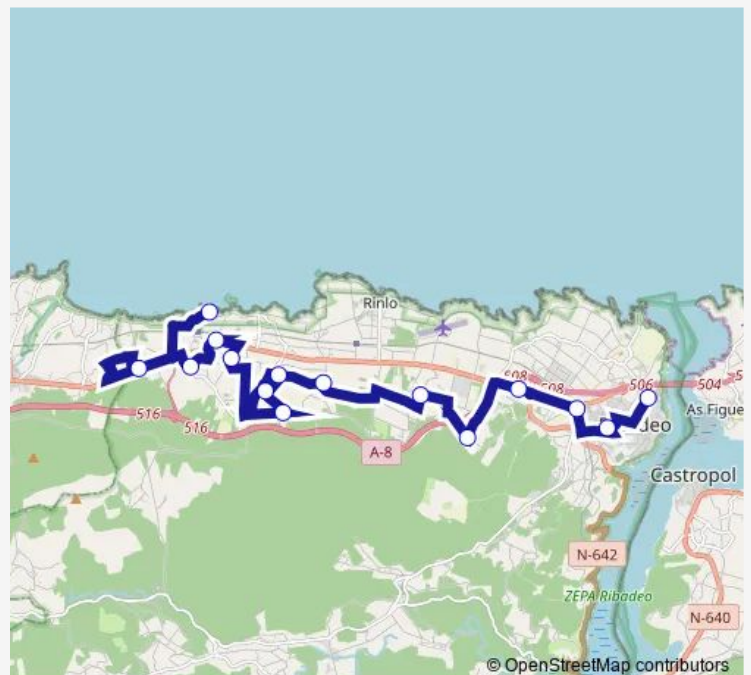

### Route schedule

Esteiro — Ribadeo E.A.

|           |       |
|-----------|-------|
| Monday    | 08:40 |
| Tuesday   | 08:40 |
| Wednesday | 08:40 |
| Thursday  | 08:40 |
| Friday    | 08:40 |
| Saturday  | —     |
| Sunday    | —     |

### Route info

Direction: Esteiro

Stops: 15

Trip Duration: 0 hour 50 min

■ Xg719017 — Ribadeo E.A.-Esteiro