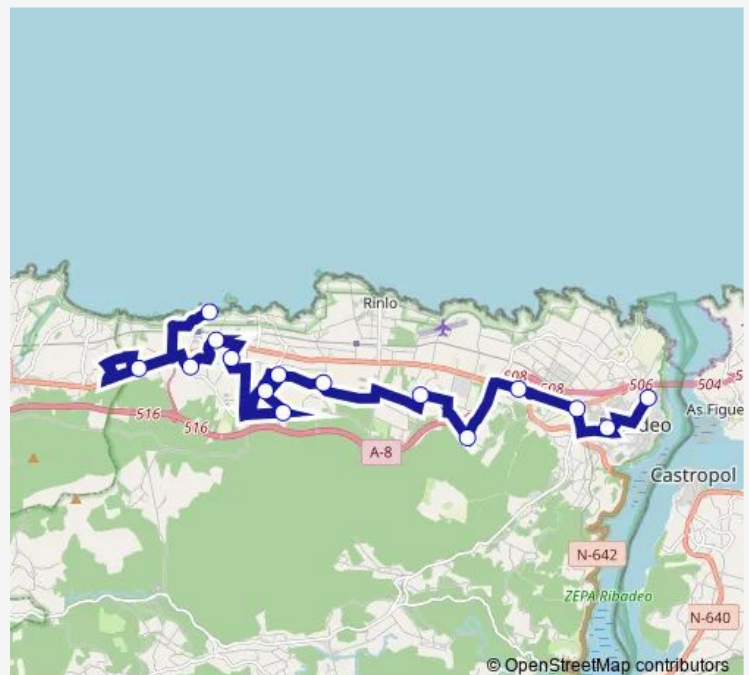

Thursday 08:40

Friday 08:40

Saturday —

Sunday —

Route info

Direction: Esteiro

Stops: 15

Trip Duration: 0 hour 50 min

■ XG719017 — Ribadeo E.A.-Esteiro

Direction

Ribadeo E.A. — Esteiro

15 stops

[Open route schedule](#)

Ribadeo E.A.

Ceip Gregorio Sanz

AS Covas

Wednesday 15:41

Thursday 15:41

Friday 15:41

Saturday —

Sunday —

Route info

Direction: Ribadeo E.A.

Stops: 15