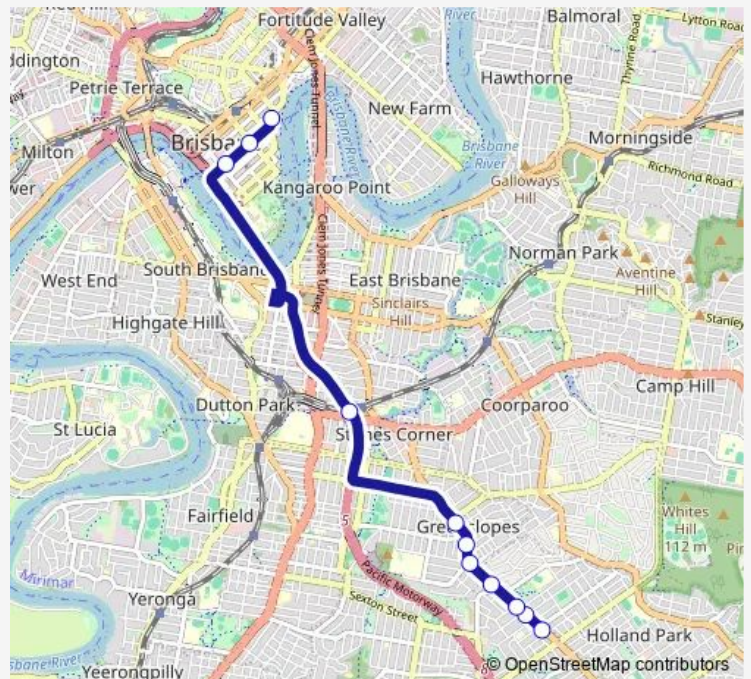

Bus P189 Holland Park - City Pre-Paid Express

[Go to website](#)

Direction

Logan Rd at Holland Park, stop 29 — Eagle St near Eagle Lane (Stop 63)

11 stops

[Open route schedule](#)

- Logan Rd at Holland Park, stop 29
- Logan Rd at Harold Street, stop 28
- Logan Rd at Swain Street, stop 27
- Logan Rd at CB Mott Park, stop 26
- Logan Rd at Greenslopes Mall, stop 25/24
- Logan Rd at Donaldson Street, stop 23
- Logan Rd at Greenslopes, stop 22
- Buranda busway, platform 1
- Elizabeth Street Stop 81 near George St
- Elizabeth Street Stop 84 near Edward St
- Eagle St near Eagle Lane (Stop 63)

Route schedule

Logan Rd at Holland Park, stop 29 — Eagle St near Eagle Lane (Stop 63)

Monday	07:30-08:31
Tuesday	07:30-08:31
Wednesday	07:30-08:31
Thursday	07:30-08:31
Friday	07:30-08:31
Saturday	—
Sunday	—

Route info

Direction: Logan Rd at Holland Park, stop 29

Stops: 11

Trip Duration: 0 hour 25 min

■ P189 — Holland Park - City Pre-Paid Express

P189 Bus time schedules and route maps are available in an offline PDF at busmaps.com. Use the busmaps.com website to see live bus times, train schedule or subway schedule, and step-by-step directions for all public transit in Brisbane

The schedule is provided in the local timezone. Times with "(+1)" indicate departures on the next day.

PDF file created on 2025-01-16

2024 BusMaps.com - All Rights Reserved