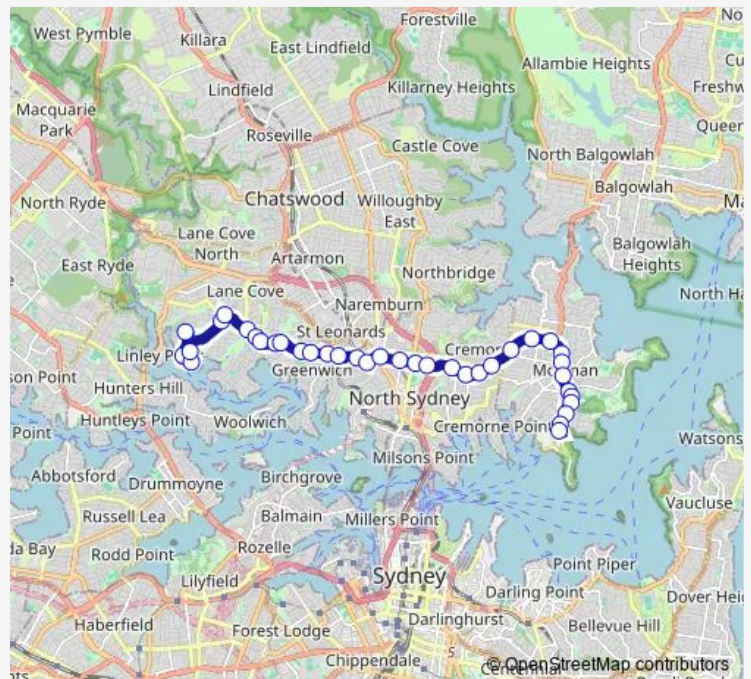

Route schedule

Taronga Zoo, Bradleys Head Rd — St Ignatius' College, School Grounds, Gorman Field

Monday	07:11-07:12
Tuesday	07:11-07:12
Wednesday	07:11-07:12
Thursday	07:11-07:12
Friday	07:11-07:12
Saturday	—
Sunday	—

Route info

Direction: Taronga Zoo, Bradleys Head Rd

Stops: 36

Trip Duration: 0 hour 36 min

688w — St. Ignatius, Riverview to Taronga Park Zoo

Shirley St At Pacific Hwy

River Rd Before Carlyle St

River Rd Opp Christie St

River Rd Before Eastview St

River Rd Opp Portview Rd

River Rd Before Stella Vista Pl

River Rd At St Vincents Rd

Greenwich Hospital, River Rd

River Rd Opp Lane Cove Country Club

Longueville Rd At Kenneth St

River Rd West At William Edward St

Direction: St Ignatius' College, School Grounds, Regis Dr

Stops: 37

Trip Duration: 0 hour 38 min

Military Rd Opp Holt Av

Military Rd At Prince St

Military Rd At Bond St

Spit Junction, Military Rd

Military Rd At Almora St