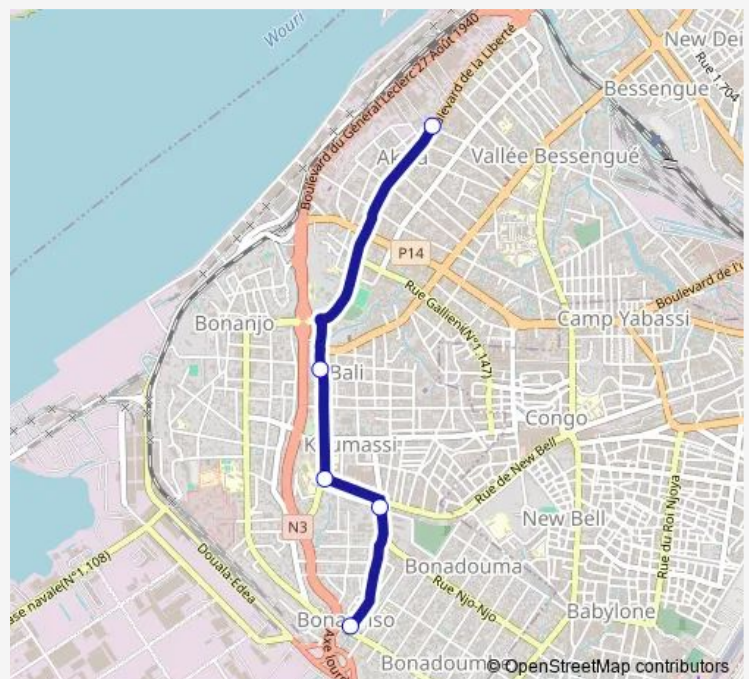

Communal Taxi Service Immeuble Socar to Bonapriso Marche des Fleurs

[Go to website](#)**Direction**

Immeuble Tecno Akwa — Marche des Fleurs Bonapriso

5 stops

[Open route schedule](#)

Immeuble Tecno Akwa

Alimentation Koumassi

Carrefour Dominique Savio

Mobil Njonjo

Marche des Fleurs Bonapriso

Route schedule

Immeuble Tecno Akwa — Marche des Fleurs Bonapriso

Monday	10:41
Tuesday	10:41
Wednesday	10:41
Thursday	10:41
Friday	10:41
Saturday	10:41
Sunday	10:41

Route info

Direction: Immeuble Tecno Akwa

Stops: 5

Trip Duration: 0 hour 12 min

Immeuble Socar to Bonapriso Marche des Fleurs

Communal Taxi Service time schedules and route maps are available in an offline PDF at busmaps.com. Use the busmaps.com website to see live bus times, train schedule or subway schedule, and step-by-step directions for all public transit in Douala