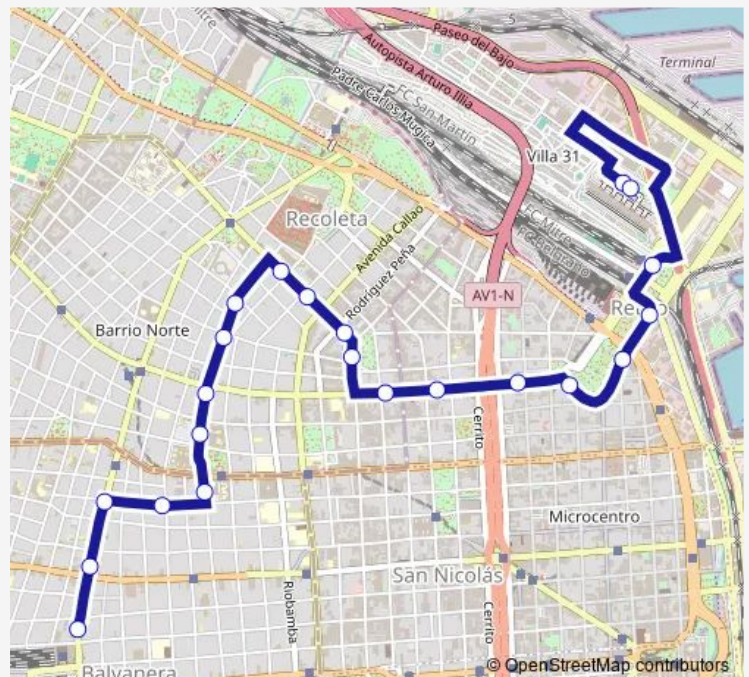

### Route schedule

235 PUEYRREDON AV. — Calle 2 - Retiro

Monday 06:30-10:34

Tuesday 06:30-10:34

Wednesday 06:30-10:34

Thursday 06:30-10:34

Friday 06:30-10:34

Saturday —

### Route info

Direction: 235 PUEYRREDON AV.

Stops: 22

Trip Duration: 0 hour 37 min

101C — Jnamba101

BusMaps