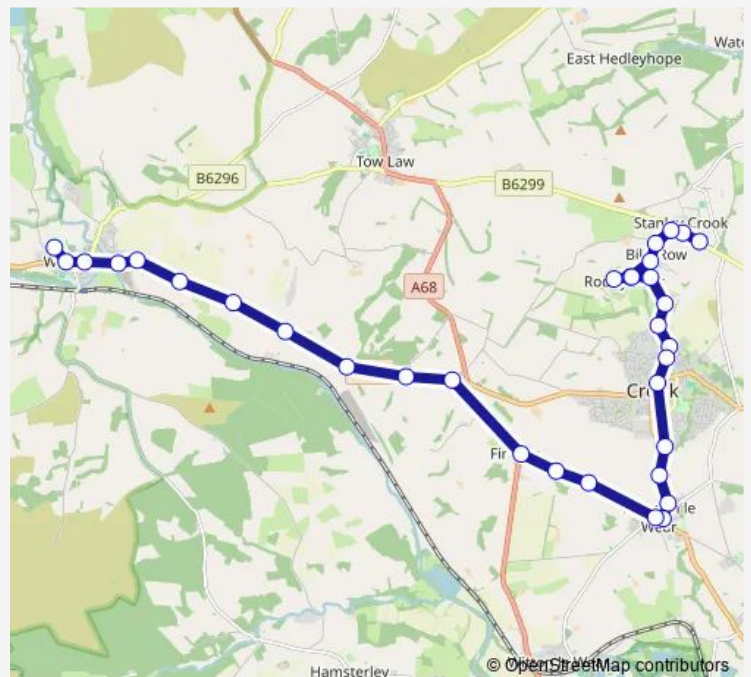

Thursday 07:48

Friday 07:48

Saturday —

Sunday —

Route info

Direction: Turning Circle

Stops: 33

Trip Duration: 0 hour 32 min

101C — Stanley - Wolsingham School

Harperley Terrace

Harperley Roundabout

Harperley Camp

Bank Bottom

New Bridge

Lane End

Scotch Isle

East End

Durham Road

Market Place

Hamsterley Road End

School Bus Park

Direction

School Bus Park — Turning Circle

33 stops

[Open route schedule](#)

School Bus Park

Hamsterley Road End

Market Place

Durham Road

East End

Scotch Isle

Lane End