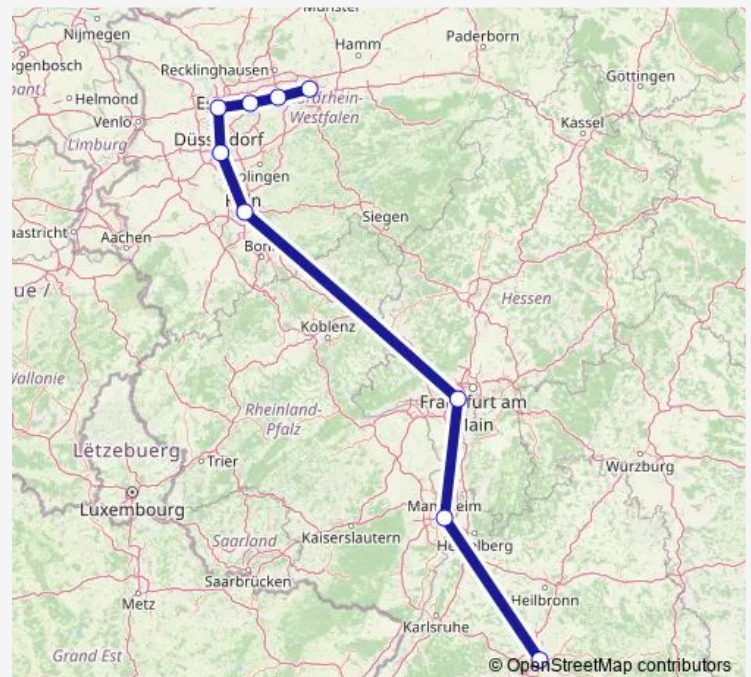

Rail ICE 913

[Go to website](#)

Direction

Dortmund Hbf — Stuttgart Hbf

9 stops

[Open route schedule](#)

Dortmund Hbf

Bochum Hbf

Essen Hbf

Duisburg Hbf

Düsseldorf Hbf

Köln Messe/Deutz Gl.11-12

Frankfurt(M) Flughafen Fernbf

Mannheim Hbf

Stuttgart Hbf

Route schedule

Dortmund Hbf — Stuttgart Hbf

Monday 05:50

Tuesday 05:50

Wednesday 05:50

Thursday 05:50

Friday 05:50

Saturday 05:50

Sunday —

Route info

Direction: Dortmund Hbf

Stops: 9

Trip Duration: 3 hour 34 min

■ ICE 913

ICE 913 Rail time schedules and route maps are available in an offline PDF at busmaps.com. Use the busmaps.com website to see live bus times, train schedule or subway schedule, and step-by-step directions for all public transit in Stuttgart