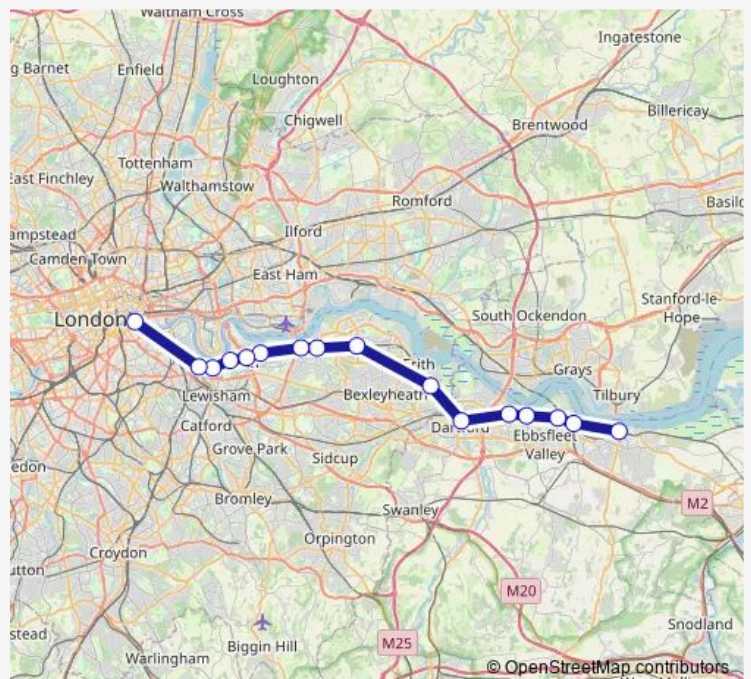

Rail TI:Grv->Lbg TL train service from GRV to Lbg

[Go to website](#)

Direction

Gravesend — London Bridge

16 stops

[Open route schedule](#)

- Gravesend
- Northfleet
- Swanscombe
- Greenhithe for Bluewater
- Stone Crossing
- Dartford
- Slade Green
- Abbey Wood (London)
- Plumstead
- Woolwich Arsenal
- Charlton
- Westcombe Park
- Maze Hill
- Greenwich
- Deptford
- London Bridge

Route schedule

Gravesend — London Bridge

Monday	—
Tuesday	—
Wednesday	—
Thursday	—
Friday	—
Saturday	—
Sunday	06:59-21:29

Route info

Direction: Gravesend

Stops: 16

Trip Duration: 0 hour 58 min

■ TI:Grv->Lbg — TL train service from GRV to Lbg

Tl:Grv->Lbg Rail time schedules and route maps are available in an offline PDF at busmaps.com. Use the busmaps.com website to see live bus times, train schedule or subway schedule, and step-by-step directions for all public transit in London