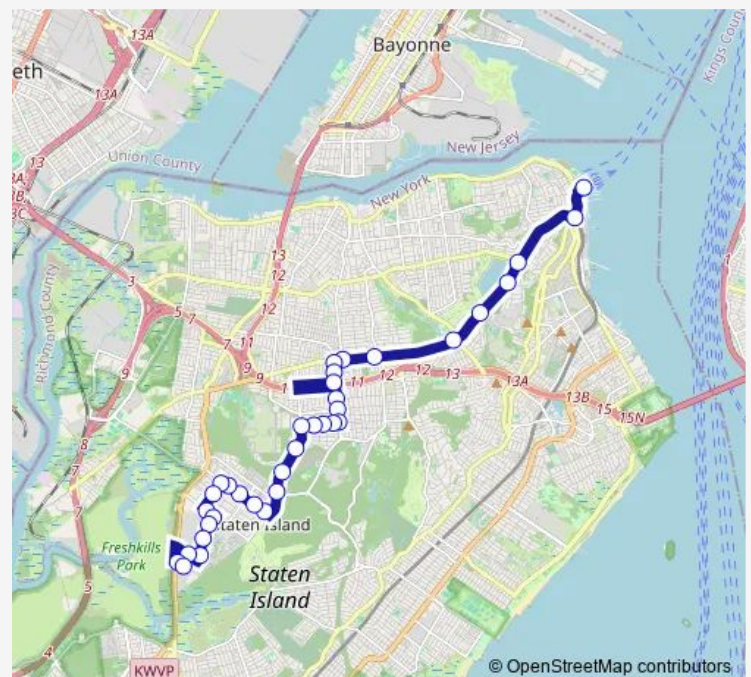

Forest Hill RD/Rockland Av

### Route schedule

Saint George Ferry/Ramp A S61 & S91 — Yukon AV/Target Driveway

Monday 16:30-19:30

Tuesday 16:30-19:30

Wednesday 16:30-19:30

Thursday 16:30-19:30

Friday 16:30-19:30

Saturday —

### Route info

Direction: Saint George Ferry/Ramp A S61 & S91

Stops: 35

Trip Duration: 0 hour 54 min

S91 — St. George - Staten Island Mall Ltd

Travis AV/Bogota St

Travis AV/Evans St

Travis AV/Denker Pl

Travis AV/Nehring Av

Merrymount ST/Travis Av

Merrymount ST/Shiloh St

Richmond Hill RD/Vassar St

Marsh AV/Richmond Hill Rd

Marsh AV/Ring Rd

Marsh AV/Elmwood Park Dr

Marsh AV/Windham Loop