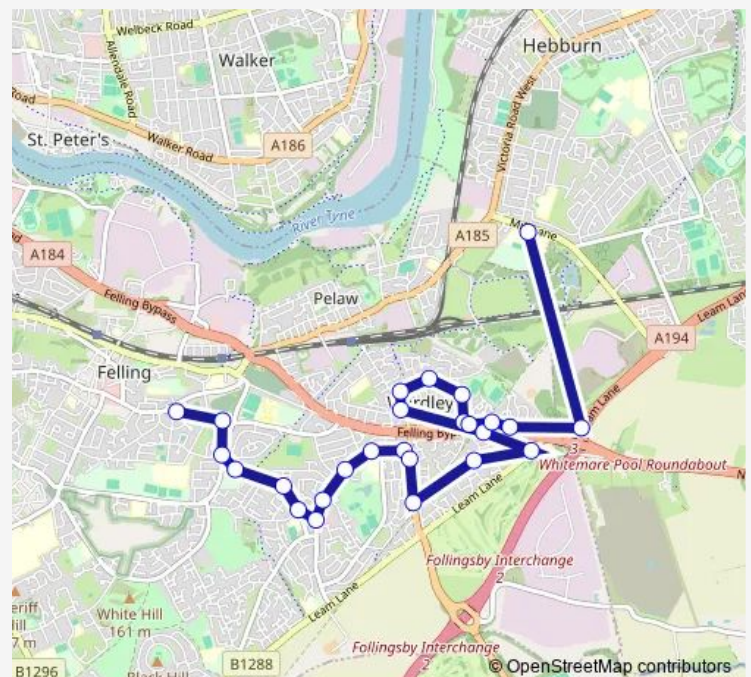

Meresyde Lingey Lane

Lingey Lane-St Georges Court

Lingey Lane-Montrose Drive

Fairways Estate

Leam Lane-Stanton Close

Felling Bypass-Montrose Drive

Kirkwood Gardens-Keir Hardie Avenue

Manor Gardens-Priory Court

Manor Gardens-Rannoch Close

White Mere Gardens-Moat Gardens

White Mere Gardens-Sunderland Road

Route schedule

Watermill Lane-The Drive — St Joseph's Catholic Academy

Monday 07:45

Tuesday 07:45

Wednesday 07:45

Thursday 07:45

Friday 07:45

Saturday —

Sunday —

Route info

Direction: Watermill Lane-The Drive

Stops: 26

Trip Duration: 0 hour 35 min

■ S819 — Watermill Lane - St Josephs RC Academy

Sunderland Road - West Crescent

Sunderland Road

Sunderland Road-Wardley Drive

Leam Lane-Whitemare Pool

St Joseph's Catholic Academy

S819 Bus time schedules and route maps are available in an offline PDF at busmaps.com. Use the busmaps.com website to see live bus times, train schedule or subway schedule, and step-by-step directions for all public transit in Gateshead