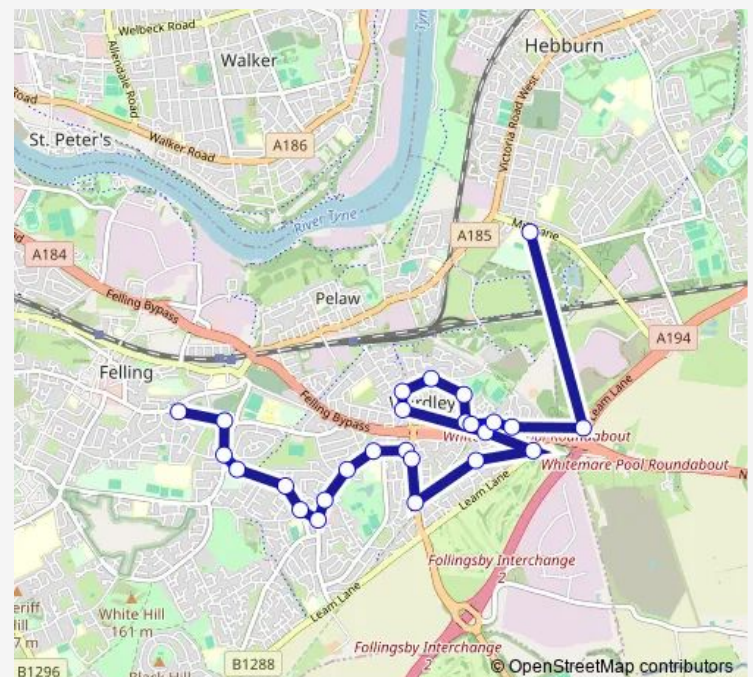

Meresyde Lingey Lane

Lingey Lane-St Georges Court

Lingey Lane-Montrose Drive

Fairways Estate

Leam Lane-Stanton Close

Felling Bypass-Montrose Drive

Kirkwood Gardens-Keir Hardie Avenue

Manor Gardens-Priory Court

Manor Gardens-Rannoch Close

White Mere Gardens-Moat Gardens

White Mere Gardens-Sunderland Road

Route schedule

Watermill Lane-The Drive — St Joseph's Catholic Academy

Monday 07:45

Tuesday 07:45

Wednesday 07:45

Thursday 07:45

Friday 07:45

Saturday —

Sunday —

Route info

Direction: Watermill Lane-The Drive

Stops: 26

Trip Duration: 0 hour 35 min

S819 — Watermill Lane - St Josephs RC Academy

Sunderland Road - West Crescent

Sunderland Road

Sunderland Road-Wardley Drive

Leam Lane-Whitemare Pool

St Joseph's Catholic Academy

S819 Bus time schedules and route maps are available in an offline PDF at busmaps.com. Use the busmaps.com website to see live bus times, train schedule or subway schedule, and step-by-step directions for all public transit in Gateshead