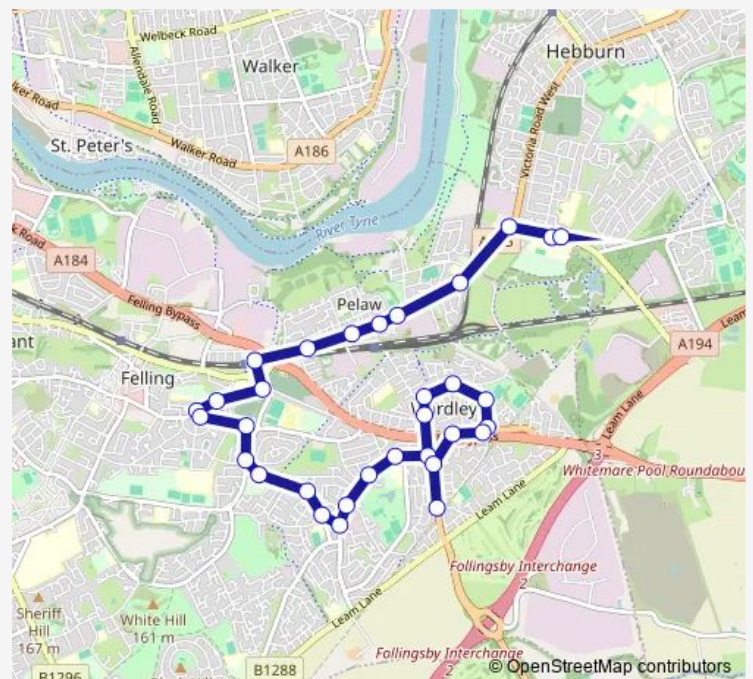

The Drive-The Green

The Drive-Watermill Lane

Watermill Lane-The Drive

Watermill Lane-High Heworth Lane

High Heworth Lane-Wardle Gardens

Colegate West

Colegate-Whinshaw

Colegate-Meresyde

Leam Lane Estate Fewster Sq

Meresyde-Whinbrooke

Meresyde-Hallgarth

Route schedule

St Joseph's Catholic Academy — Lingey Lane-Montrose Drive

Monday	15:05
Tuesday	15:05
Wednesday	15:05
Thursday	15:05
Friday	15:05
Saturday	—
Sunday	—

Route info

Direction: St Joseph's Catholic Academy

Stops: 32

Trip Duration: 0 hour 25 min

S819 — St Josephs Catholic Academy - Heworth

Meresyde-Lingshaw

Meresyde Lingey Lane

Kirkwood Gardens-Keir Hardie Avenue

Lingey Lane-Montrose Drive

S819 Bus time schedules and route maps are available in an offline PDF at busmaps.com. Use the busmaps.com website to see live bus times, train schedule or subway schedule, and step-by-step directions for all public transit in Gateshead