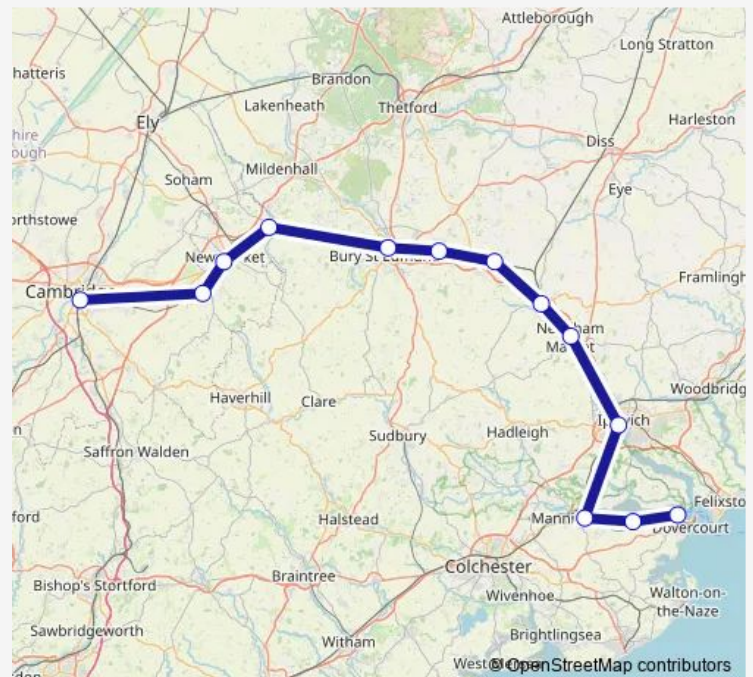

Thursday 07:45-07:50

Friday 07:45-07:50

Saturday 07:50

Sunday 08:50

Route info

Direction: Harwich International

Stops: 13

Trip Duration: 1 hour 52 min