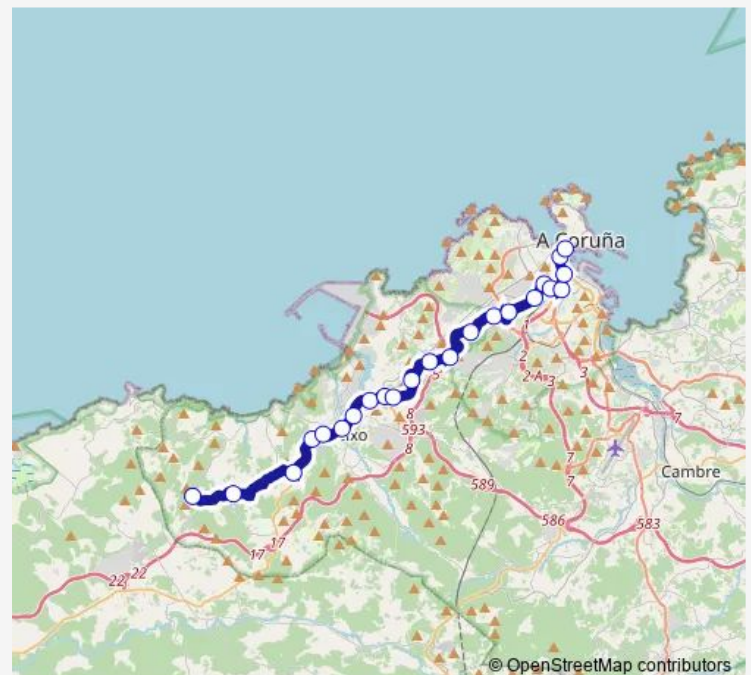

Thursday 15:00

Friday 15:00

Saturday —

Sunday —

Route info

Direction: Monteagudo (Zona Arteixo)

Stops: 23

Trip Duration: 0 hour 39 min