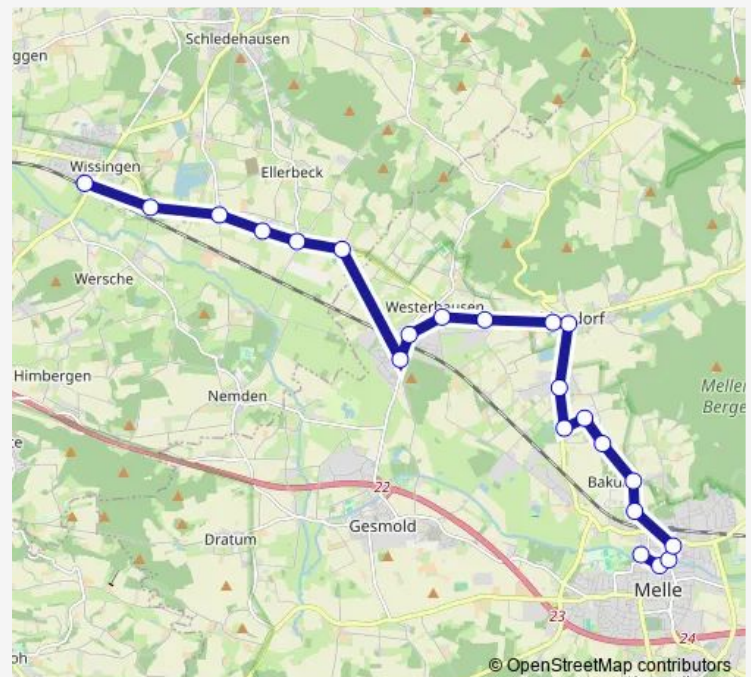

### Route schedule

Westerhausen(Melle) Vinckenaue — Melle Zob

Monday 07:15

Tuesday 07:15

Wednesday 07:15

Thursday 07:15

Friday 07:15

Saturday —

### Route info

Direction: Westerhausen(Melle) Vinckenaue

Stops: 14

Trip Duration: 0 hour 26 min